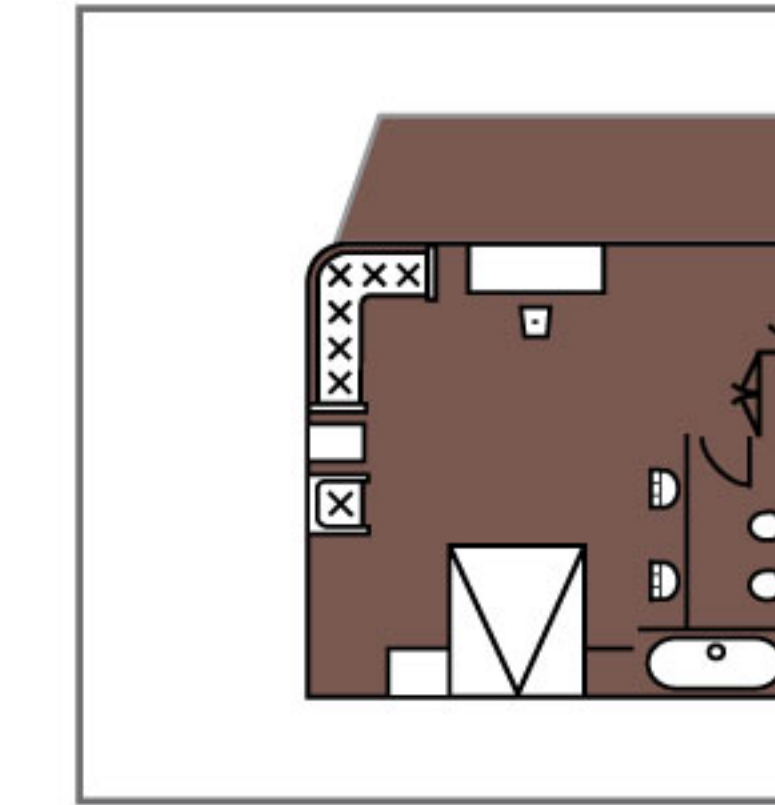

Victoria Sophia

Pinnacle Deck

Observation Deck

Executive Deck

Promenade Deck

Main Deck

Shangrila Suites

57.80sq.m. 622.15sq.ft.

Deluxe Suites

42.53sq.m. 457.79sq.ft.

Executive Suites

27.34sq.m. 294.29sq.ft.

Superior Cabins

19.60sq.m. 210.97sq.ft.

All cabins with private balcony (included in above dimensions)