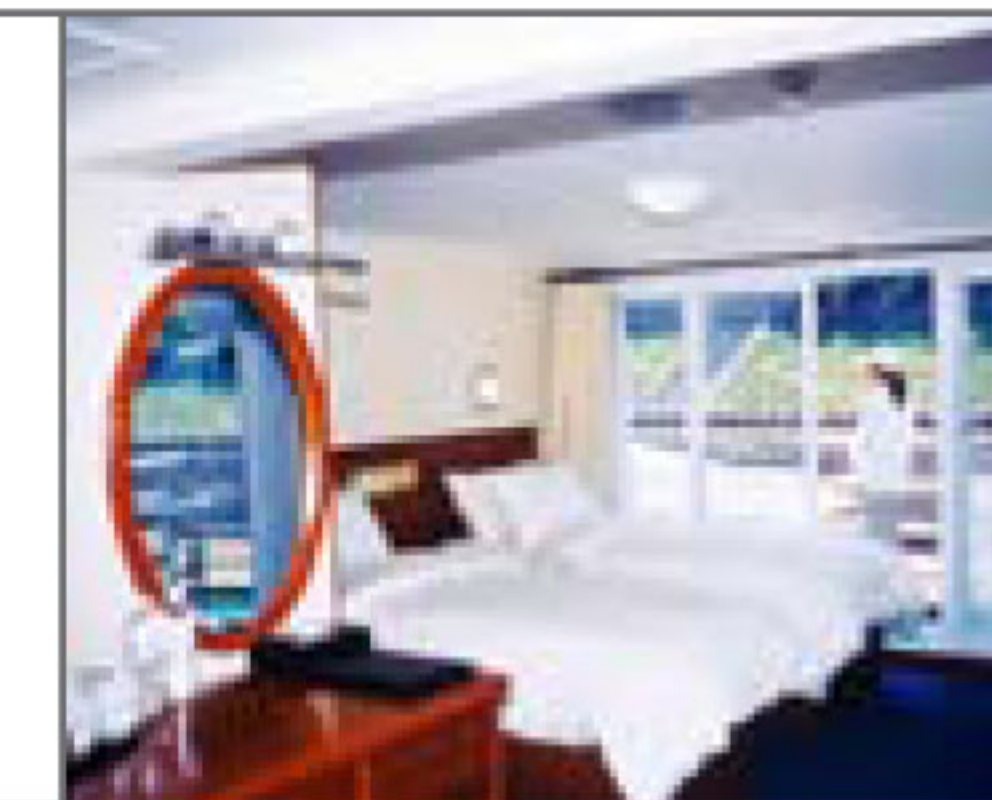

Victoria Sophia

Pinnacle Deck

Observation Deck

Executive Deck

Promenade Deck

Main Deck

Shangrila Suites

57.80sq.m. 622.15sq.ft.

Deluxe Suites

42.53sq.m. 457.79sq.ft.

Executive Suites

27.34sq.m. 294.29sq.ft.

Superior Cabins

19.60sq.m. 210.97sq.ft.

All cabins with private balcony (included in above dimensions)