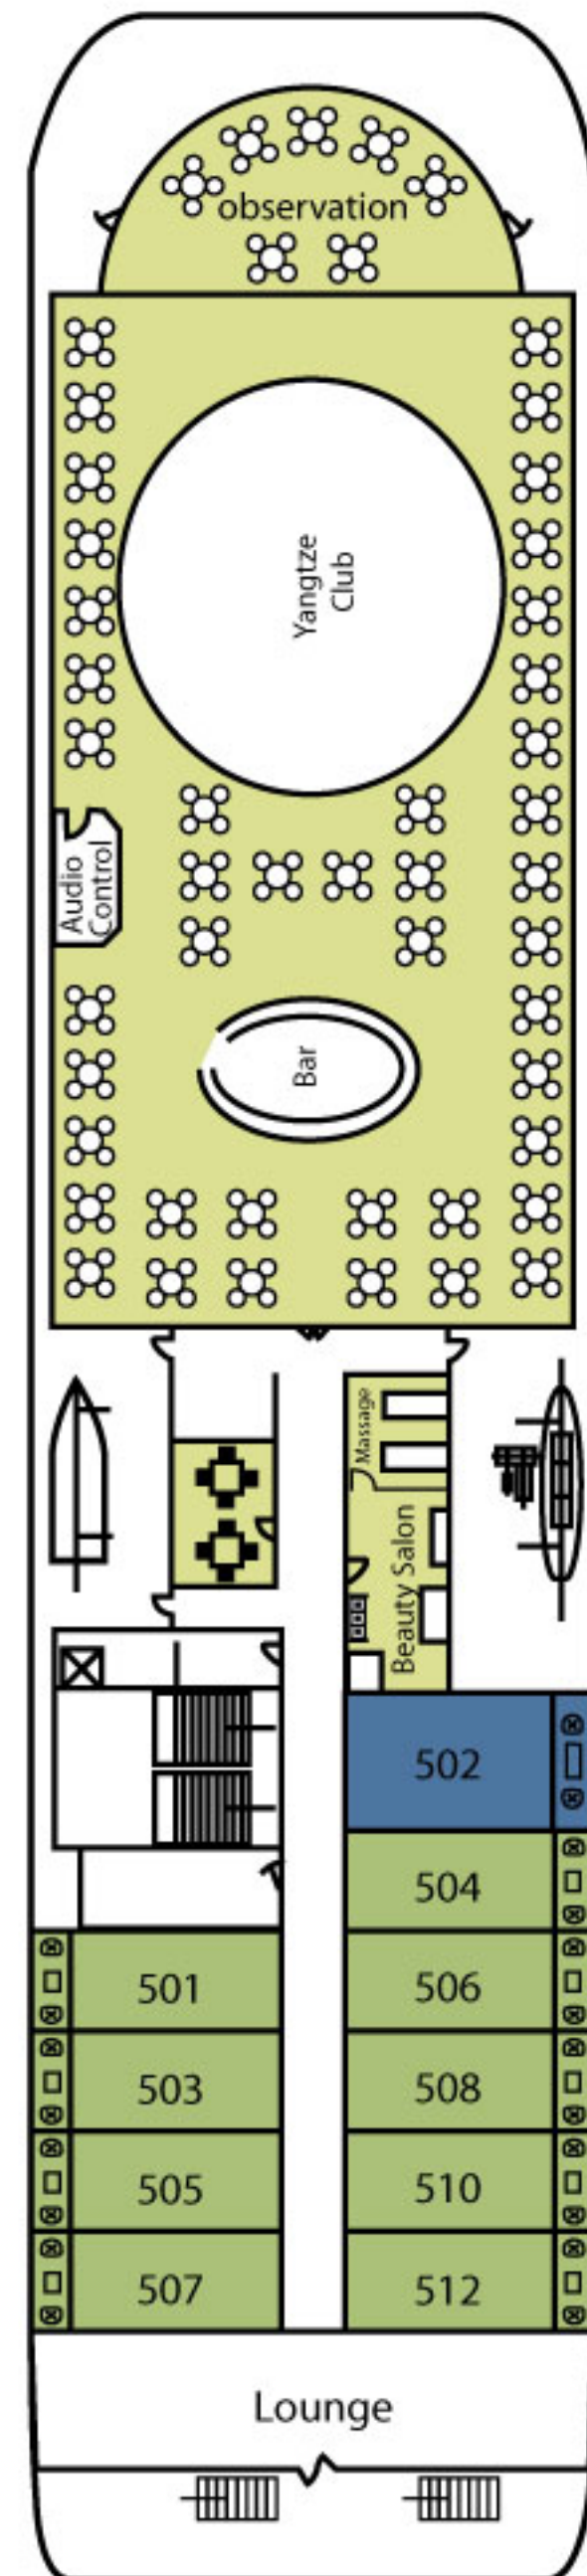

Victoria Sophia

Pinnacle Deck

Observation Deck

Executive Deck

Promenade Deck

Main Deck

Shangrila Suites

57.80sq.m. 622.15sq.ft.

Deluxe Suites

42.53sq.m. 457.79sq.ft.

Executive Suites

27.34sq.m. 294.29sq.ft.

Superior Cabins

19.60sq.m. 210.97sq.ft.

All cabins with private balcony (included in above dimensions)