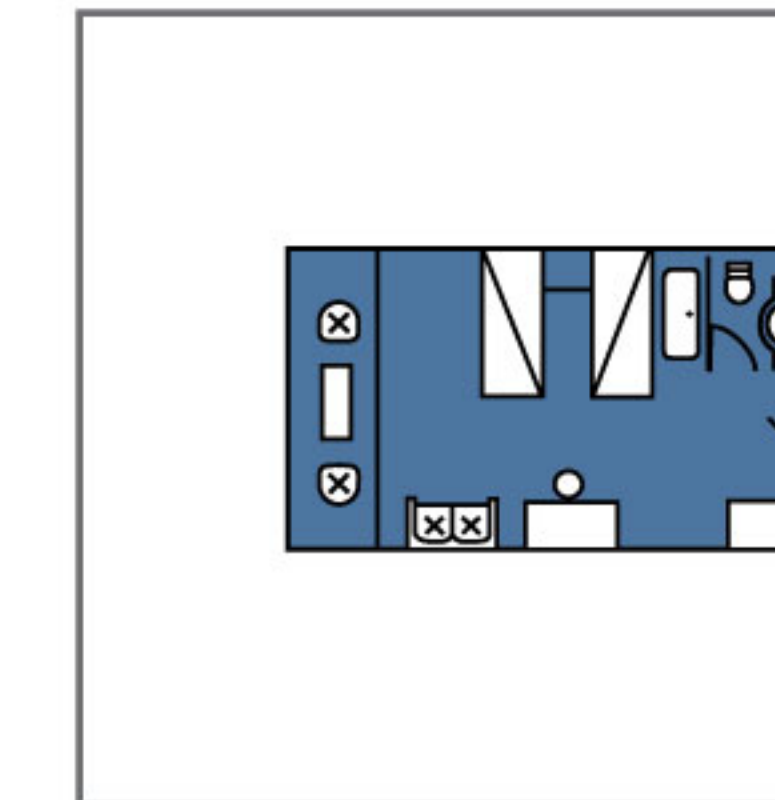

Victoria Sophia

Pinnacle Deck

Observation Deck

Executive Deck

Promenade Deck

Main Deck

Shangrila Suites

57.80sq.m. 622.15sq.ft.

Deluxe Suites

42.53sq.m. 457.79sq.ft.

Executive Suites

27.34sq.m. 294.29sq.ft.

Superior Cabins

19.60sq.m. 210.97sq.ft.

All cabins with private balcony (included in above dimensions)