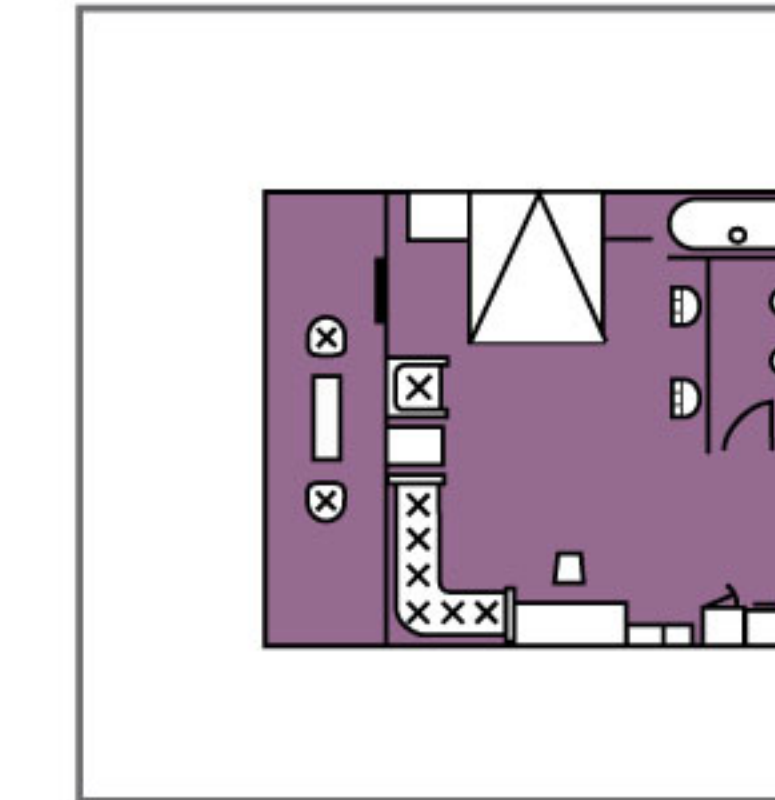

Victoria Sophia

Pinnacle Deck

Observation Deck

Executive Deck

Promenade Deck

Main Deck

Shangrila Suites

57.80sq.m. 622.15sq.ft.

Deluxe Suites

42.53sq.m. 457.79sq.ft.

Executive Suites

27.34sq.m. 294.29sq.ft.

Superior Cabins

19.60sq.m. 210.97sq.ft.

All cabins with private balcony (included in above dimensions)