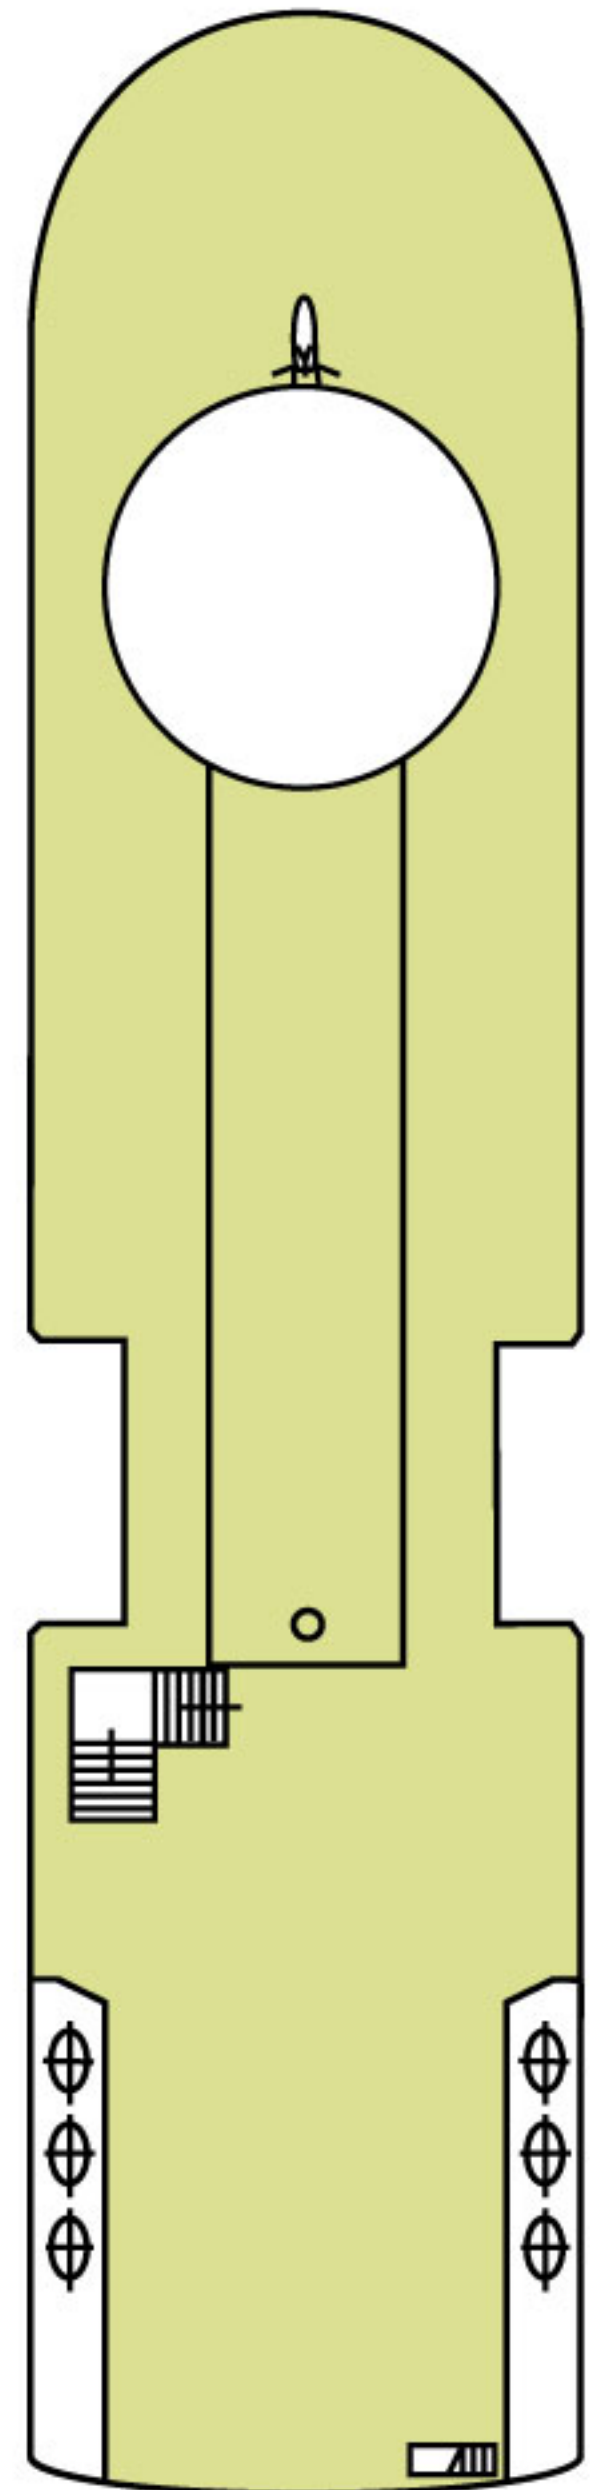

Victoria Sophia

Pinnacle Deck

Observation Deck

Executive Deck

Promenade Deck

Main Deck

Shangrila Suites

57.80sq.m. 622.15sq.ft.

Deluxe Suites

42.53sq.m. 457.79sq.ft.

Executive Suites

27.34sq.m. 294.29sq.ft.

Superior Cabins

19.60sq.m. 210.97sq.ft.

All cabins with private balcony (included in above dimensions)