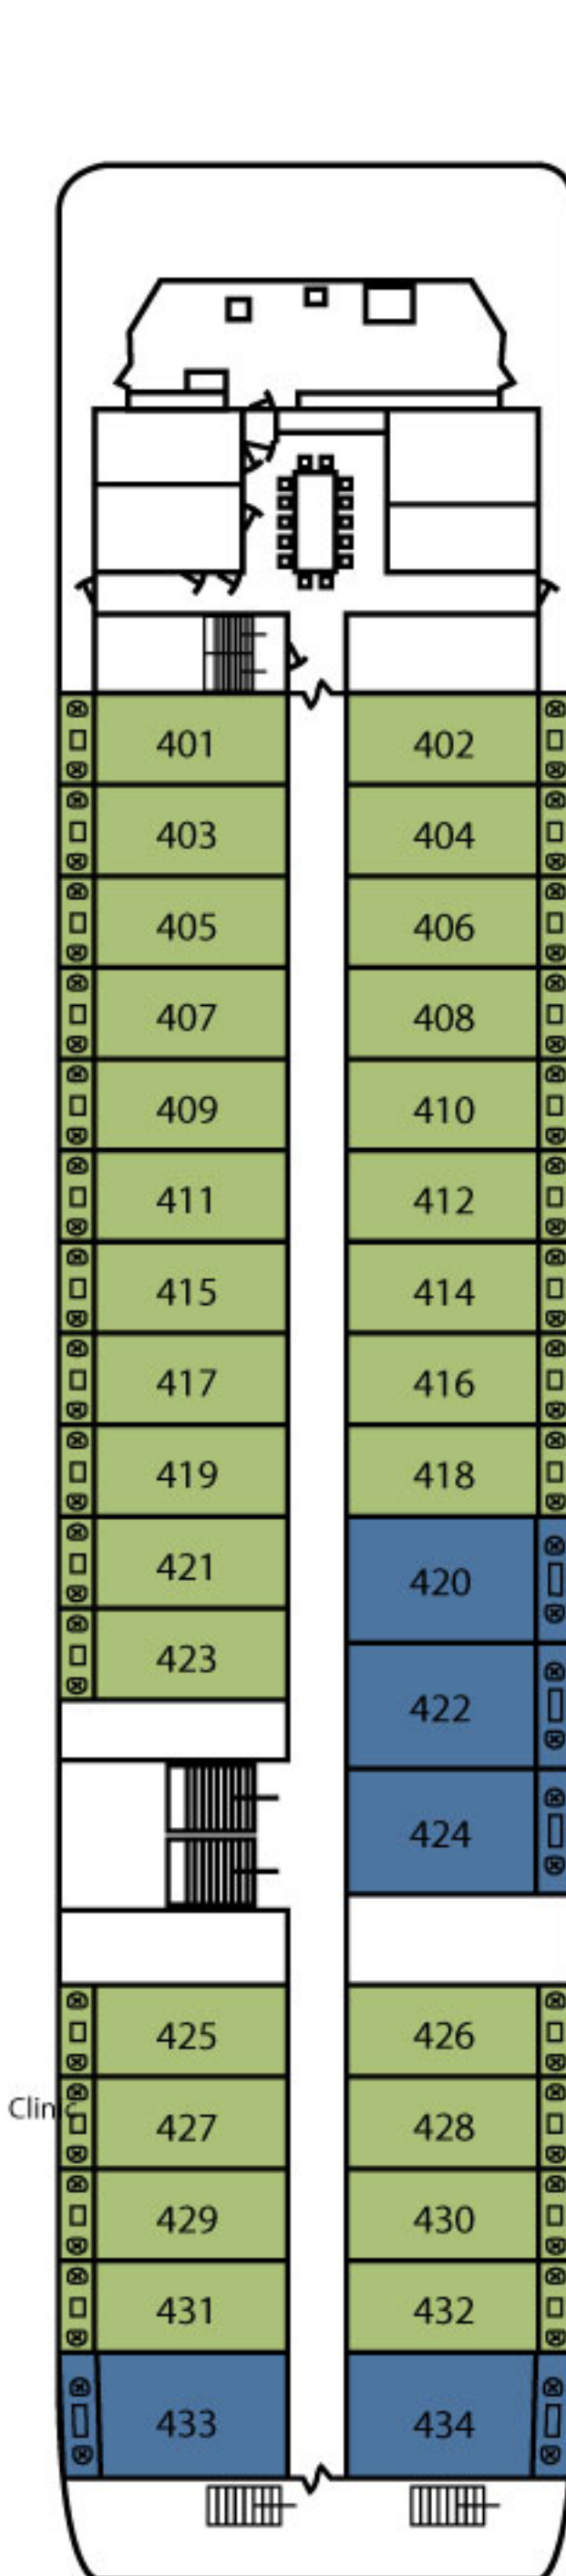

Victoria Sophia

Pinnacle Deck

Observation Deck

Executive Deck

Promenade Deck

Main Deck

Shangrila Suites

57.80sq.m. 622.15sq.ft.

Deluxe Suites

42.53sq.m. 457.79sq.ft.

Executive Suites

27.34sq.m. 294.29sq.ft.

Superior Cabins

19.60sq.m. 210.97sq.ft.

All cabins with private balcony (included in above dimensions)