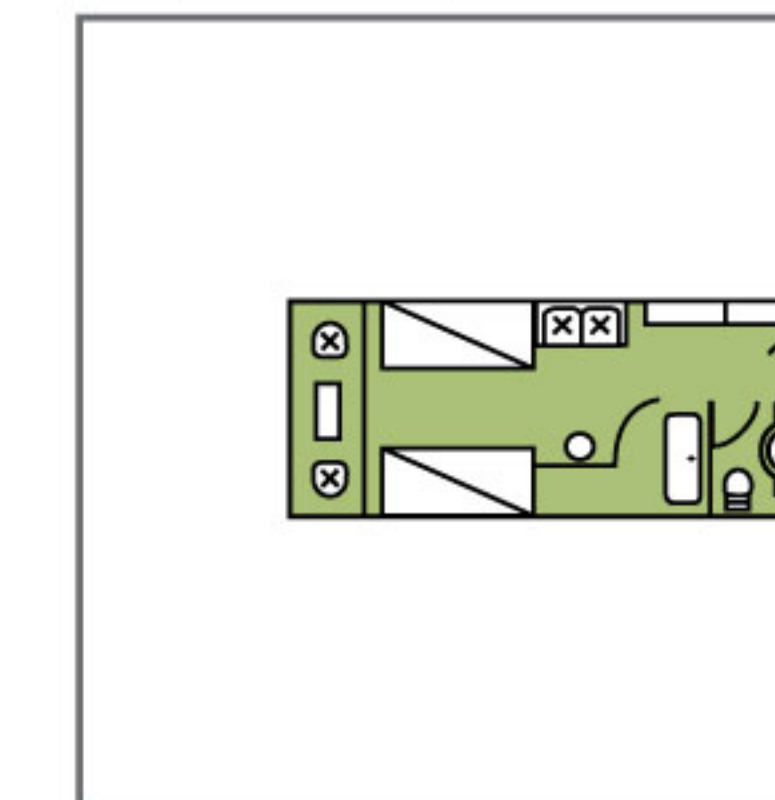

Victoria Sophia

Pinnacle Deck

Observation Deck

Executive Deck

Promenade Deck

Main Deck

Shangrila Suites

57.80sq.m. 622.15sq.ft.

Deluxe Suites

42.53sq.m. 457.79sq.ft.

Executive Suites

27.34sq.m. 294.29sq.ft.

Superior Cabins

19.60sq.m. 210.97sq.ft.

All cabins with private balcony (included in above dimensions)