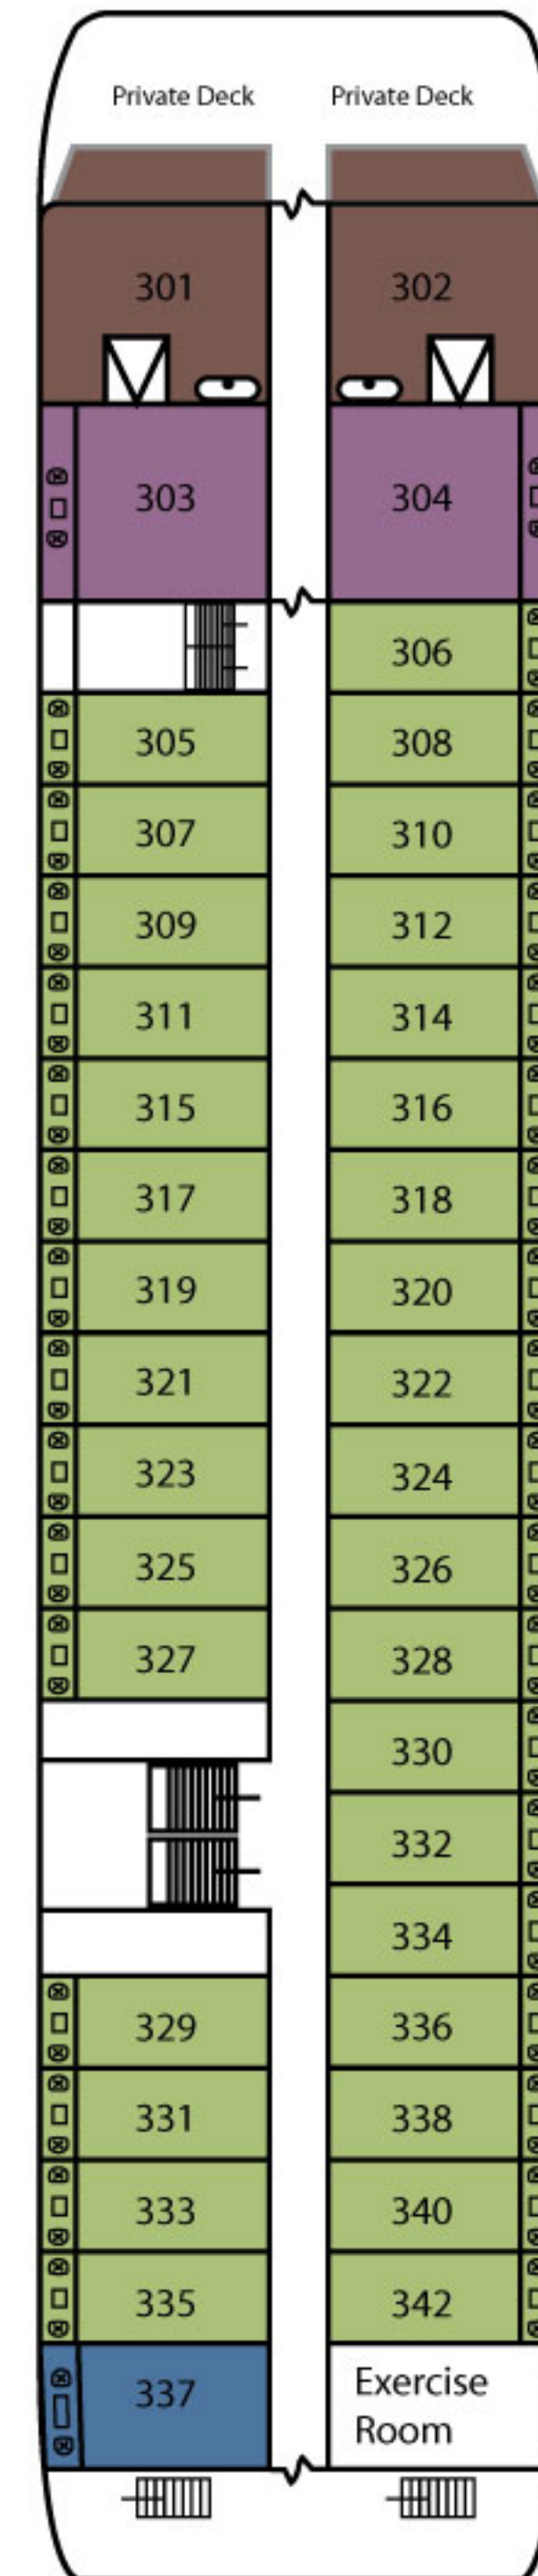

Victoria Sophia

Pinnacle Deck

Observation Deck

Executive Deck

Promenade Deck

Main Deck

Shangrila Suites

57.80sq.m. 622.15sq.ft.

Deluxe Suites

42.53sq.m. 457.79sq.ft.

Executive Suites

27.34sq.m. 294.29sq.ft.

Superior Cabins

19.60sq.m. 210.97sq.ft.

All cabins with private balcony (included in above dimensions)