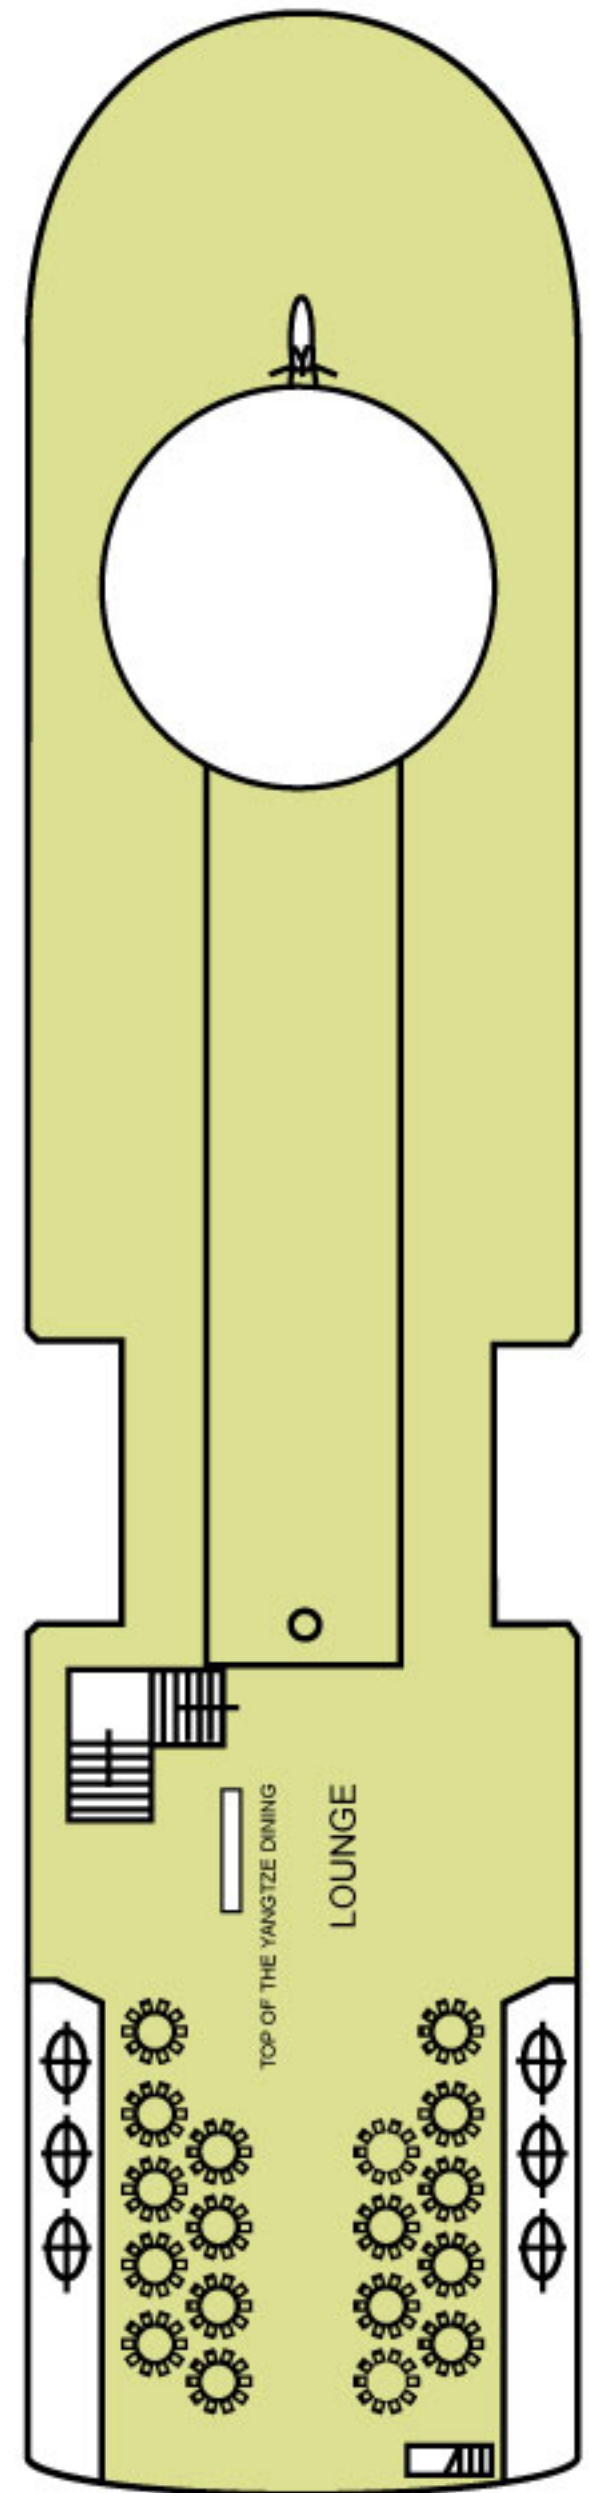

Victoria Selina

Pinnacle Deck

Observation Deck

Executive Deck

Promenade Deck

Main Deck

Shangrila Suites

57.80sq.m. 622.15sq.ft.

Executive Suites

27.34sq.m. 294.29sq.ft.

Superior Cabins

19.60sq.m. 210.97sq.ft.

All cabins with private balcony (included in above dimensions)