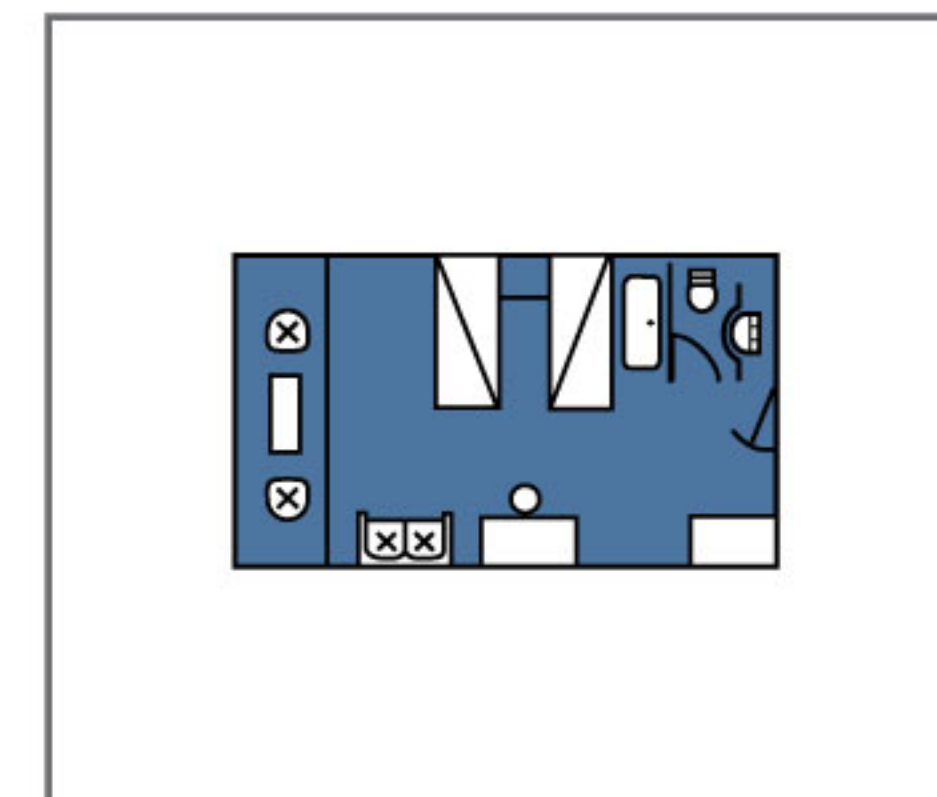

Victoria Selina

Pinnacle Deck

Observation Deck

Executive Deck

Promenade Deck

Main Deck

Shangrila Suites

57.80sq.m. 622.15sq.ft.

Executive Suites

27.34sq.m. 294.29sq.ft.

Superior Cabins

19.60sq.m. 210.97sq.ft.

All cabins with private balcony (included in above dimensions)