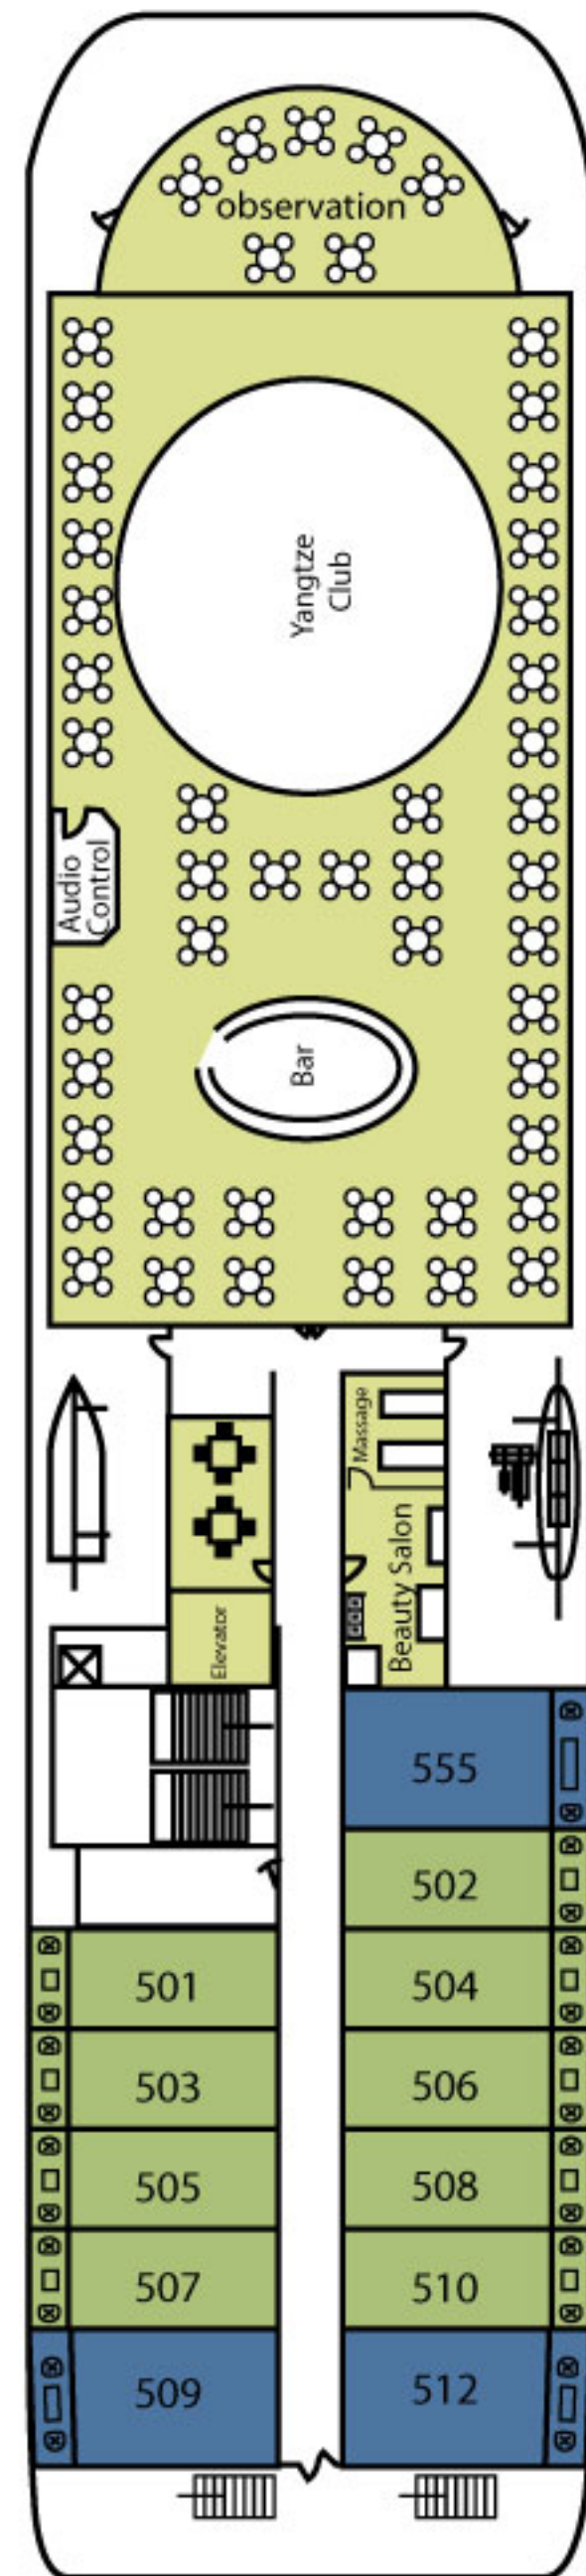

Victoria Selina

Pinnacle Deck

Observation Deck

Executive Deck

Promenade Deck

Main Deck

Shangrila Suites

57.80sq.m. 622.15sq.ft.

Executive Suites

27.34sq.m. 294.29sq.ft.

Superior Cabins

19.60sq.m. 210.97sq.ft.

All cabins with private balcony (included in above dimensions)