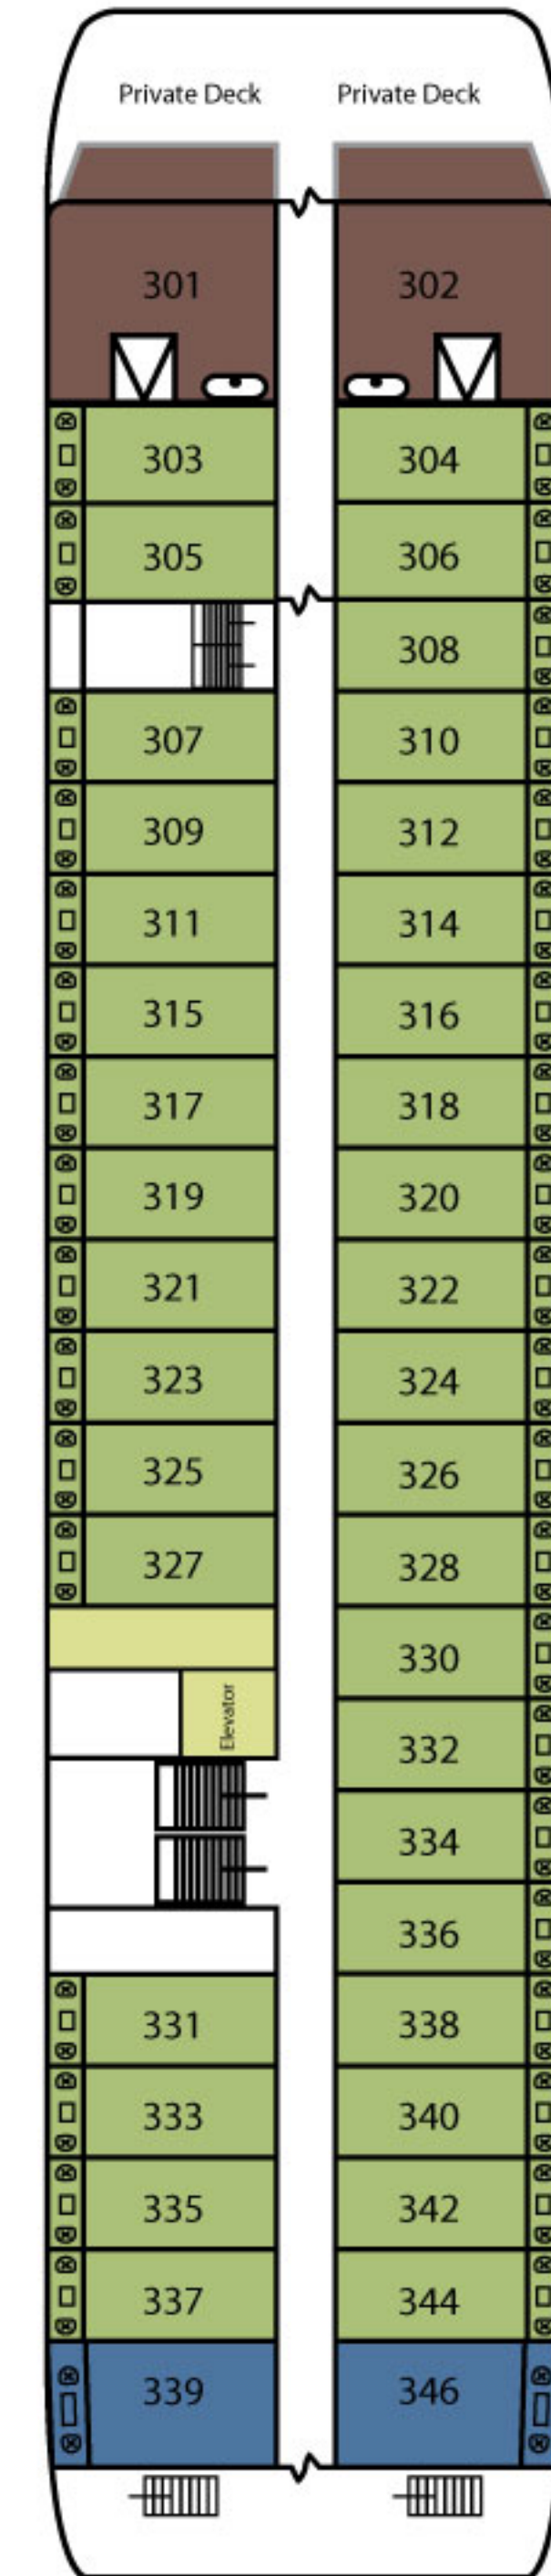

Victoria Selina

Pinnacle Deck

Observation Deck

Executive Deck

Promenade Deck

Main Deck

Shangrila Suites

57.80sq.m. 622.15sq.ft.

Executive Suites

27.34sq.m. 294.29sq.ft.

Superior Cabins

19.60sq.m. 210.97sq.ft.

All cabins with private balcony (included in above dimensions)