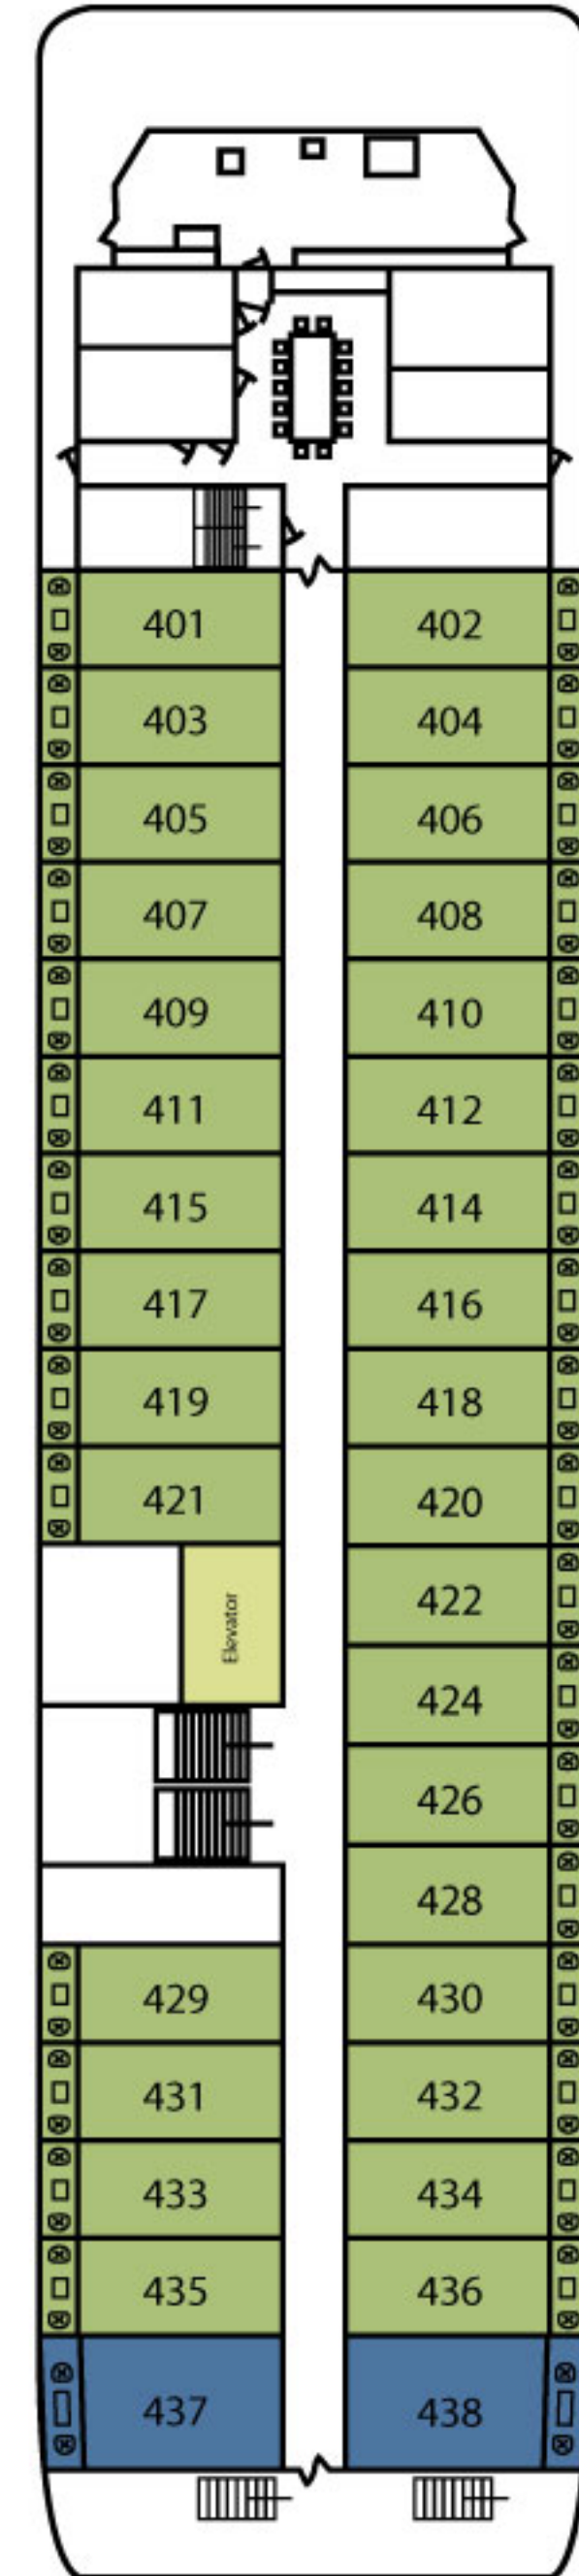

Victoria Selina

Pinnacle Deck

Observation Deck

Executive Deck

Promenade Deck

Main Deck

Shangrila Suites

57.80sq.m. 622.15sq.ft.

Executive Suites

27.34sq.m. 294.29sq.ft.

Superior Cabins

19.60sq.m. 210.97sq.ft.

All cabins with private balcony (included in above dimensions)