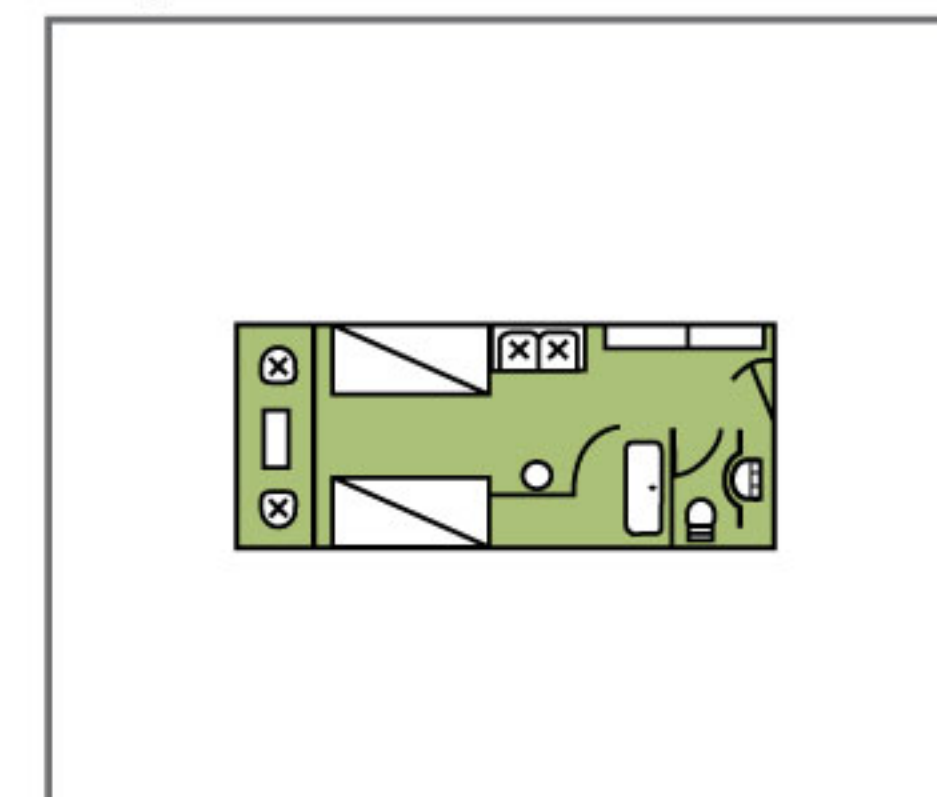

Victoria Selina

Pinnacle Deck

Observation Deck

Executive Deck

Promenade Deck

Main Deck

Shangrila Suites

57.80sq.m. 622.15sq.ft.

Executive Suites

27.34sq.m. 294.29sq.ft.

Superior Cabins

19.60sq.m. 210.97sq.ft.

All cabins with private balcony (included in above dimensions)