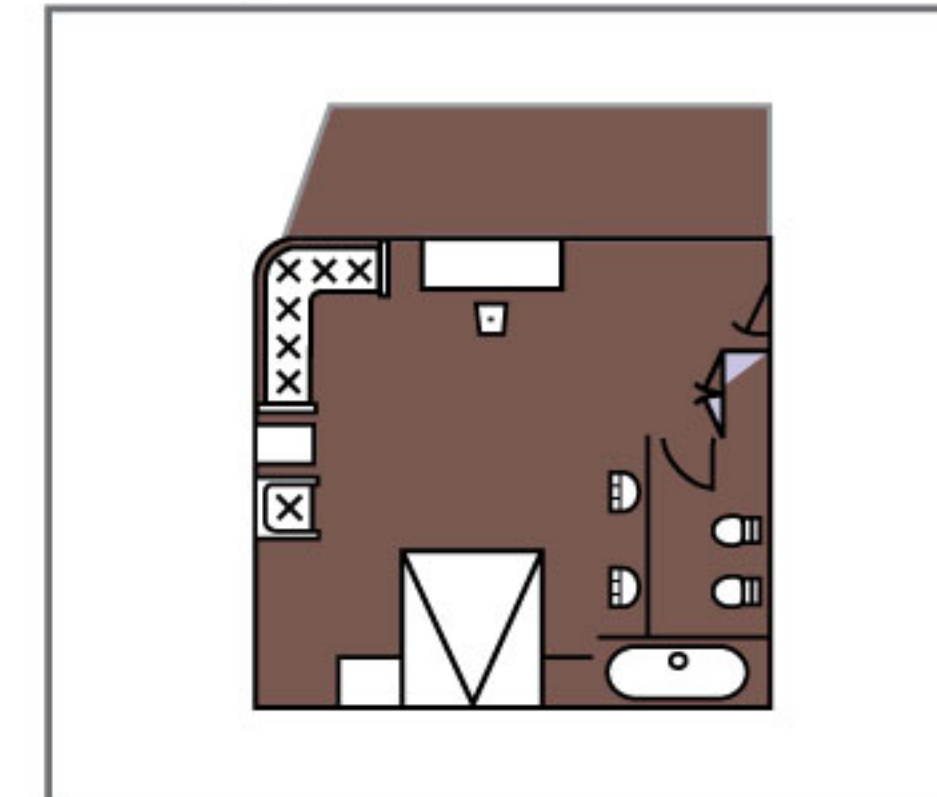

Victoria Selina

Pinnacle Deck

Observation Deck

Executive Deck

Promenade Deck

Main Deck

Shangrila Suites

57.80sq.m. 622.15sq.ft.

Executive Suites

27.34sq.m. 294.29sq.ft.

Superior Cabins

19.60sq.m. 210.97sq.ft.

All cabins with private balcony (included in above dimensions)