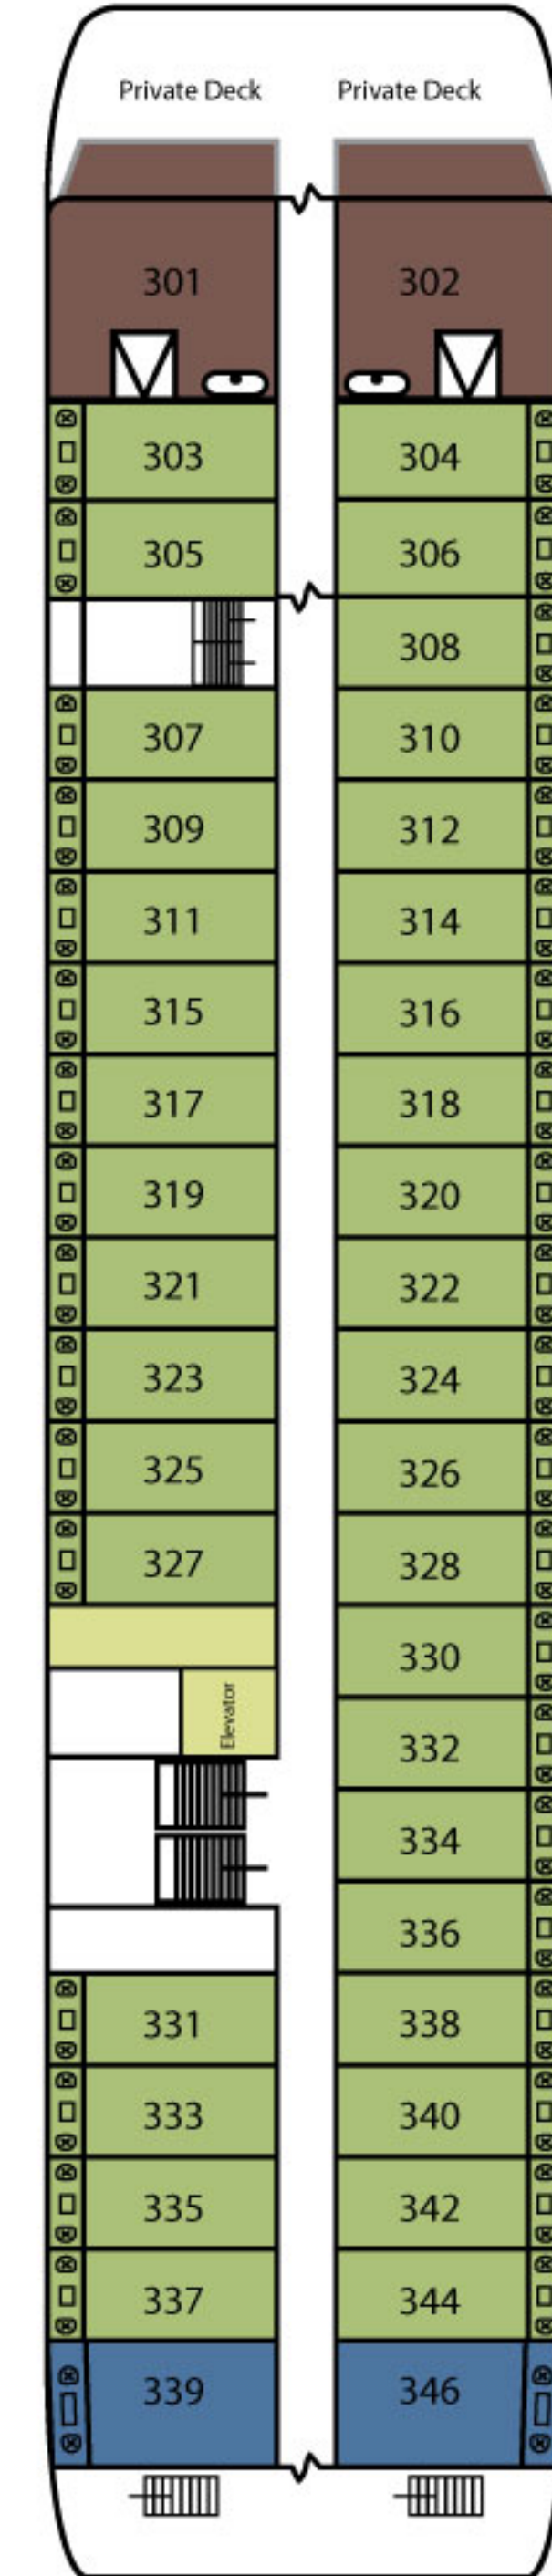

Victoria Lianna

Pinnacle Deck

Observation Deck

Executive Deck

Promenade Deck

Main Deck

Shangrila Suites

57.80sq.m. 622.15sq.ft.

Executive Suites

27.34sq.m. 294.29sq.ft.

Superior Cabins

19.60sq.m. 210.97sq.ft.

All cabins with private balcony (included in above dimensions)