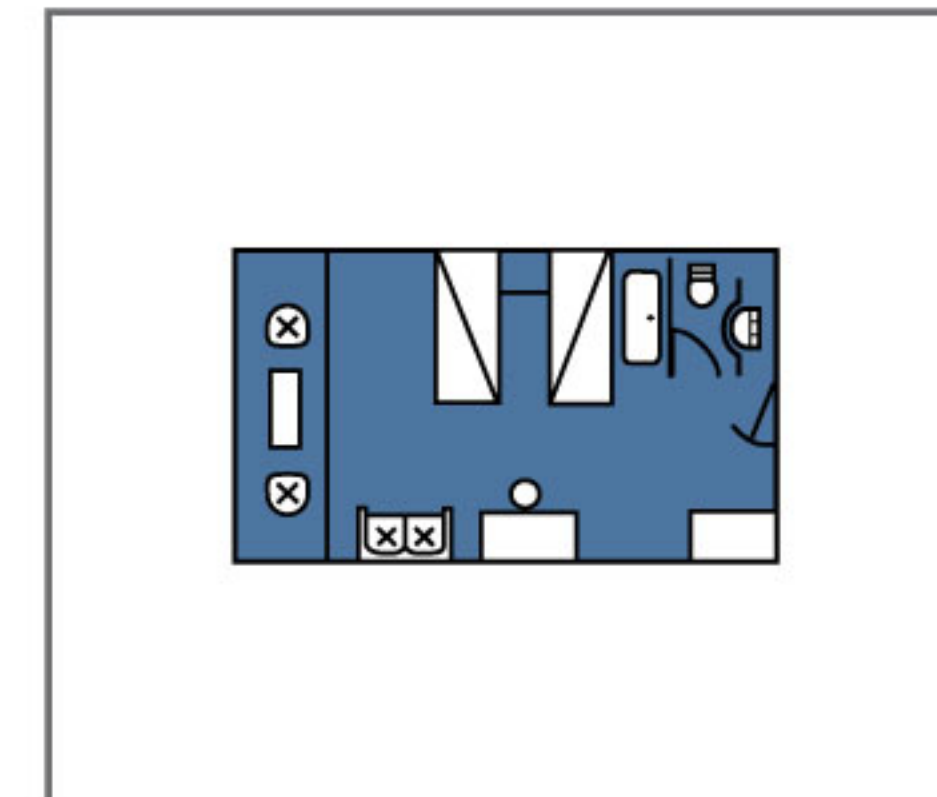

Victoria Lianna

Pinnacle Deck

Observation Deck

Executive Deck

Promenade Deck

Main Deck

Shangrila Suites

57.80sq.m. 622.15sq.ft.

Executive Suites

27.34sq.m. 294.29sq.ft.

Superior Cabins

19.60sq.m. 210.97sq.ft.

All cabins with private balcony (included in above dimensions)