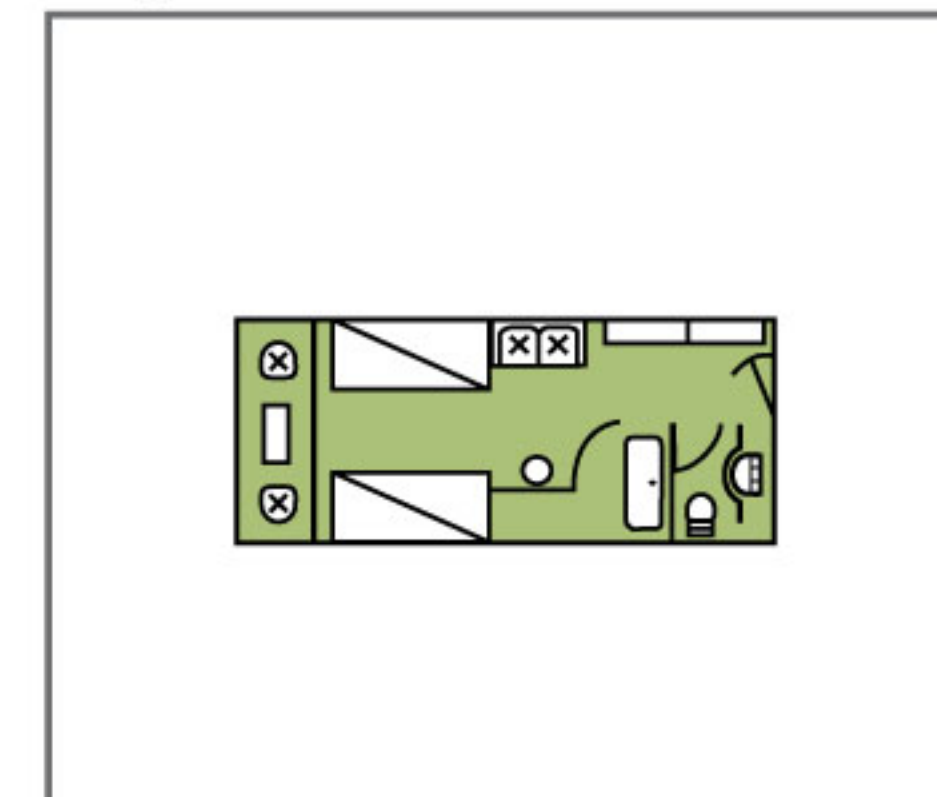

Victoria Lianna

Pinnacle Deck

Observation Deck

Executive Deck

Promenade Deck

Main Deck

Shangrila Suites

57.80sq.m. 622.15sq.ft.

Executive Suites

27.34sq.m. 294.29sq.ft.

Superior Cabins

19.60sq.m. 210.97sq.ft.

All cabins with private balcony (included in above dimensions)