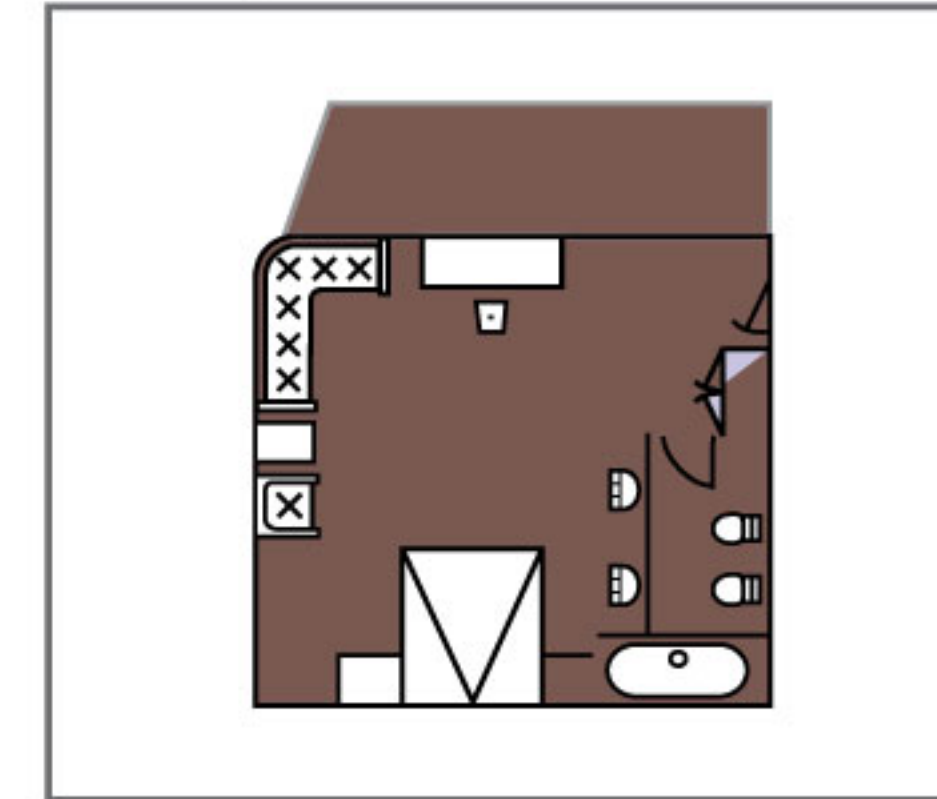

Victoria Lianna

Pinnacle Deck

Observation Deck

Executive Deck

Promenade Deck

Main Deck

Shangrila Suites

57.80sq.m. 622.15sq.ft.

Executive Suites

27.34sq.m. 294.29sq.ft.

Superior Cabins

19.60sq.m. 210.97sq.ft.

All cabins with private balcony (included in above dimensions)