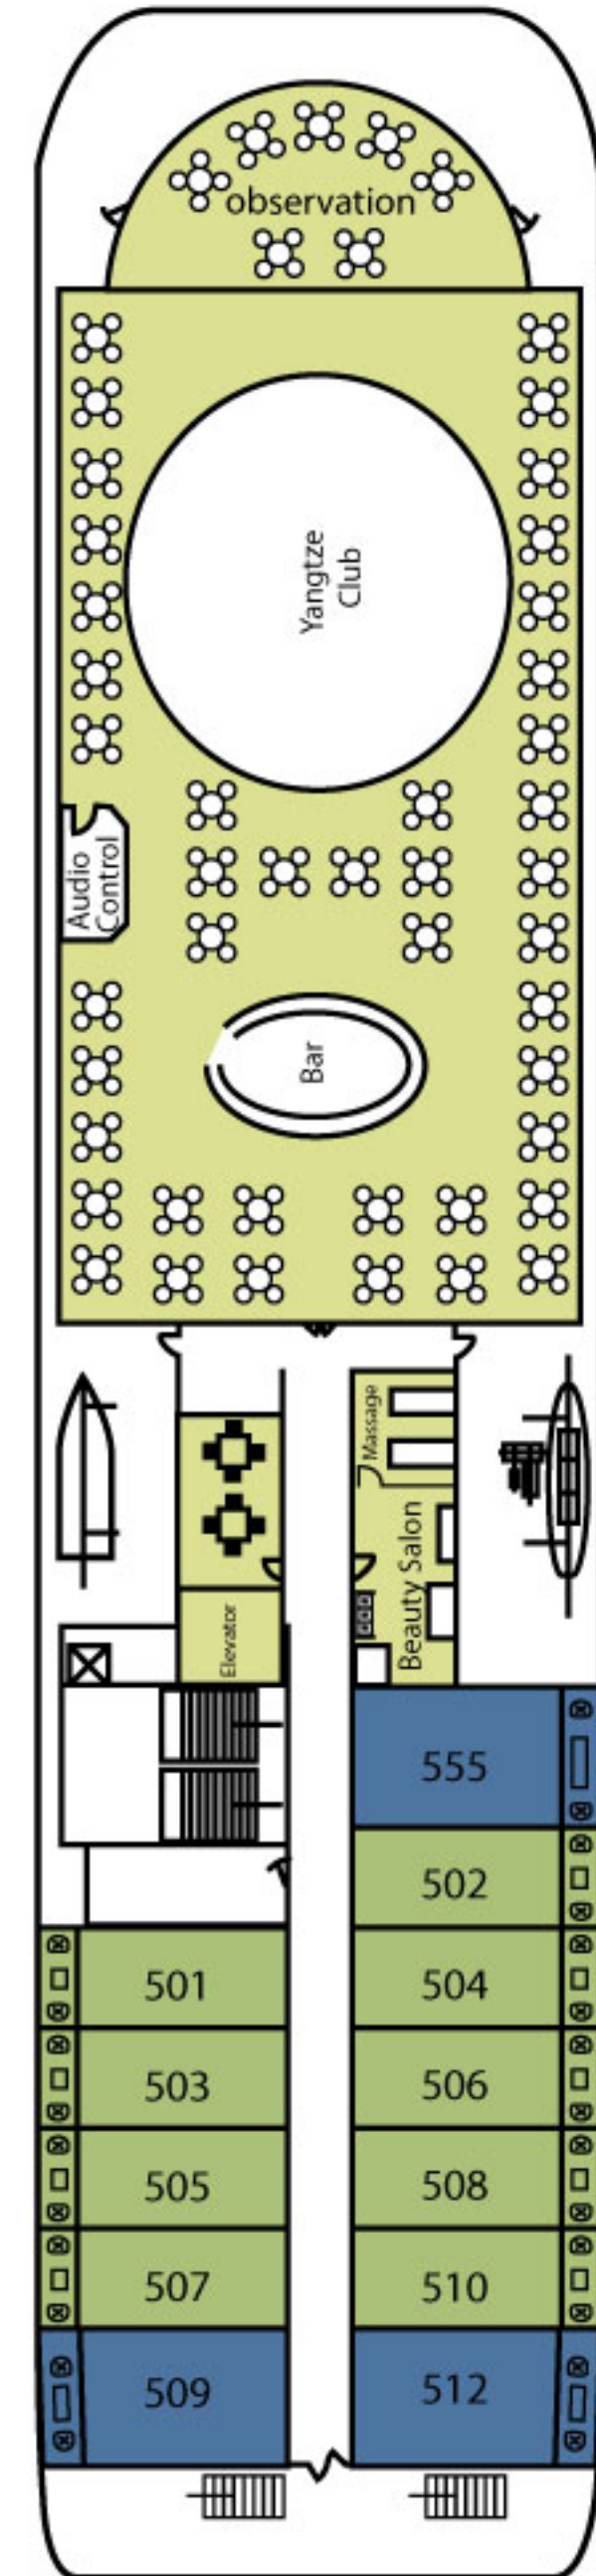

Victoria Lianna

Pinnacle Deck

Observation Deck

Executive Deck

Promenade Deck

Main Deck

Shangrila Suites

57.80sq.m. 622.15sq.ft.

Executive Suites

27.34sq.m. 294.29sq.ft.

Superior Cabins

19.60sq.m. 210.97sq.ft.

All cabins with private balcony (included in above dimensions)