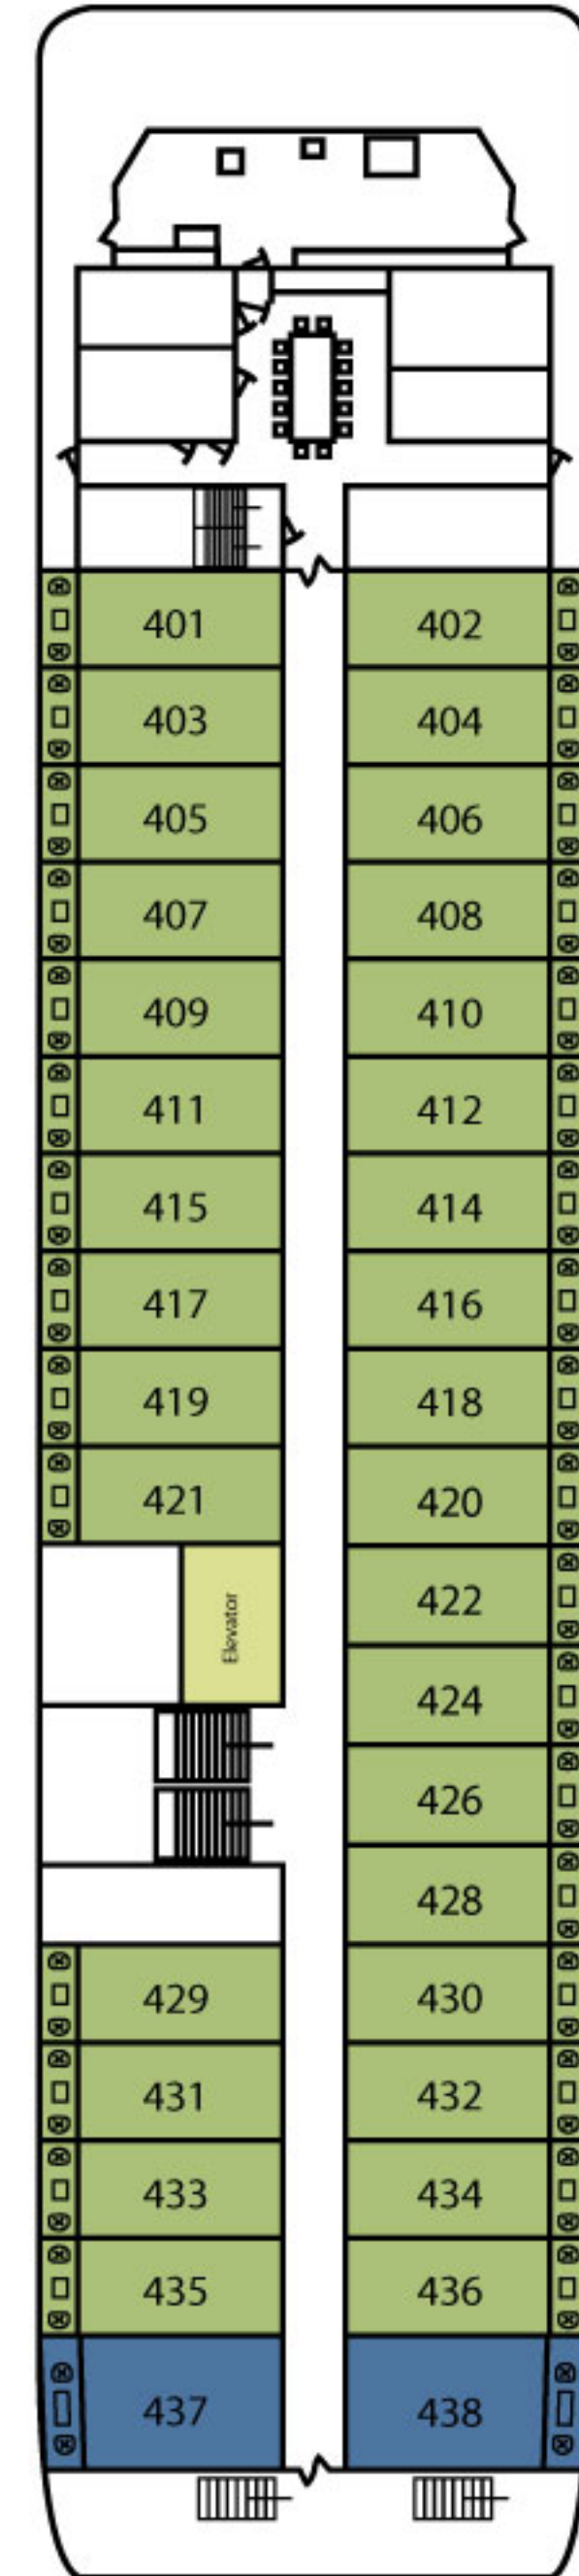

Victoria Lianna

Pinnacle Deck

Observation Deck

Executive Deck

Promenade Deck

Main Deck

Shangrila Suites

57.80sq.m. 622.15sq.ft.

Executive Suites

27.34sq.m. 294.29sq.ft.

Superior Cabins

19.60sq.m. 210.97sq.ft.

All cabins with private balcony (included in above dimensions)