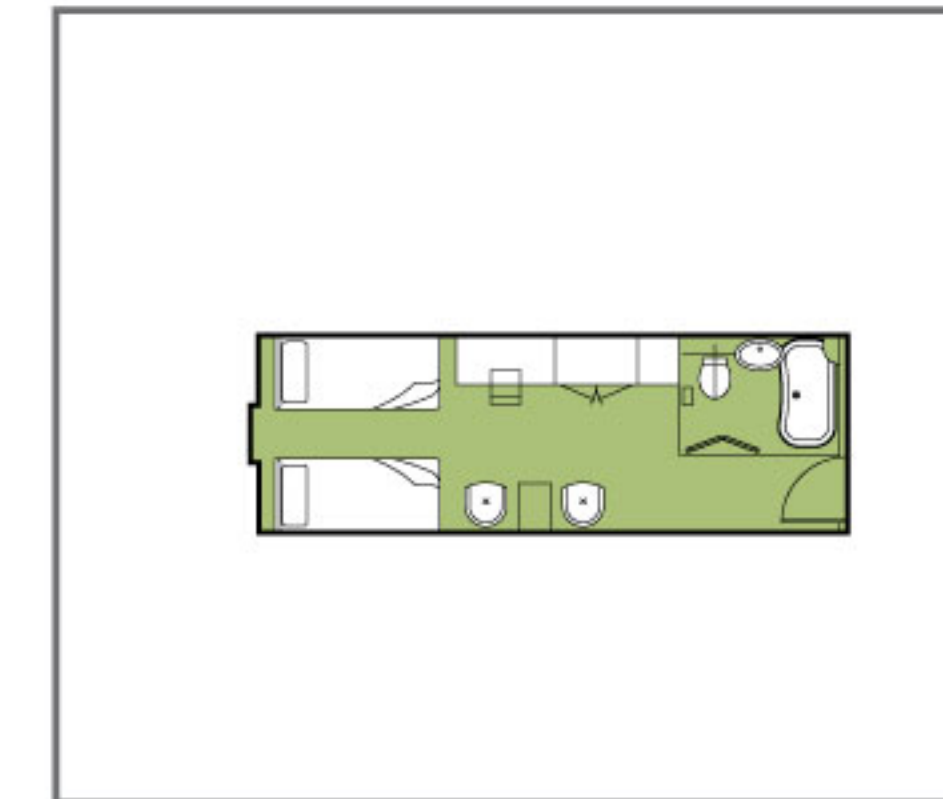

## Shangrila Suites

54.60sq.m. 587.71sq.ft.  
plus balcony of 20 sq. m. (215.28 sq. ft.)

## Deluxe Suites

39.78sq.m. 428.19sq.ft.

## Executive Suites

30.98sq.m. 333.47sq.ft.

## Superior Cabins

20.87sq.m. 224.64sq.ft.

All cabins with private balcony (included in above dimensions, except for Shangrila Suites, where it is indicated separately)