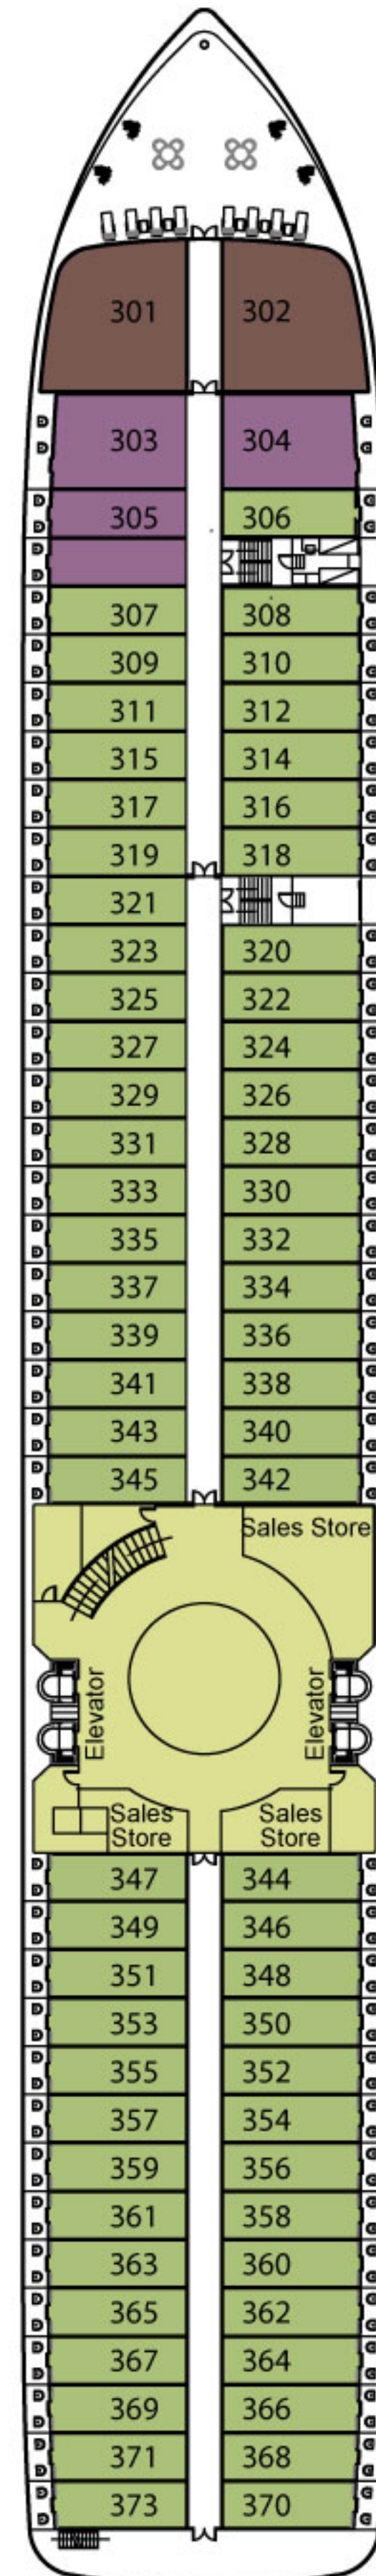

Pinnacle Deck

Observation Deck

Executive Deck

Promenade Deck

Main Deck

Lower Deck

## Shangrila Suites

54.60sq.m. 587.71sq.ft.  
plus balcony of 20 sq. m. (215.28 sq. ft.)

## Deluxe Suites

39.78sq.m. 428.19sq.ft.

## Executive Suites

30.98sq.m. 333.47sq.ft.