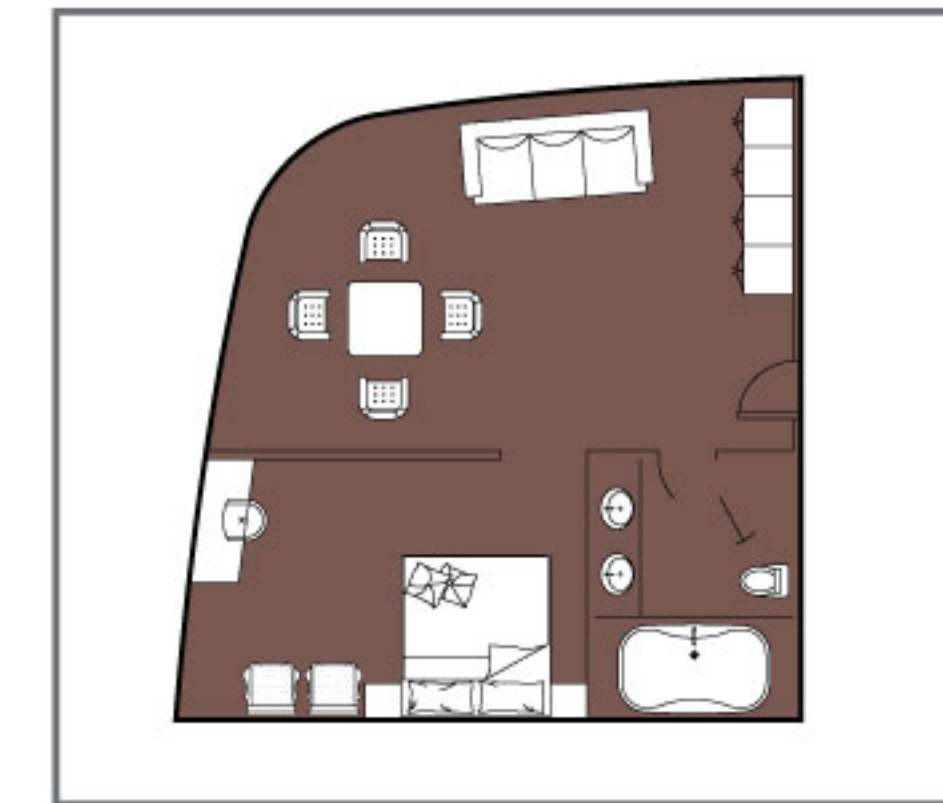

Pinnacle Deck

Observation Deck

Executive Deck

Promenade Deck

Main Deck

Lower Deck

## Shangrila Suites

54.60sq.m. 587.71sq.ft.  
plus balcony of 20 sq. m. (215.28 sq. ft.)

## Deluxe Suites

39.78sq.m. 428.19sq.ft.

## Executive Suites

30.98sq.m. 333.47sq.ft.