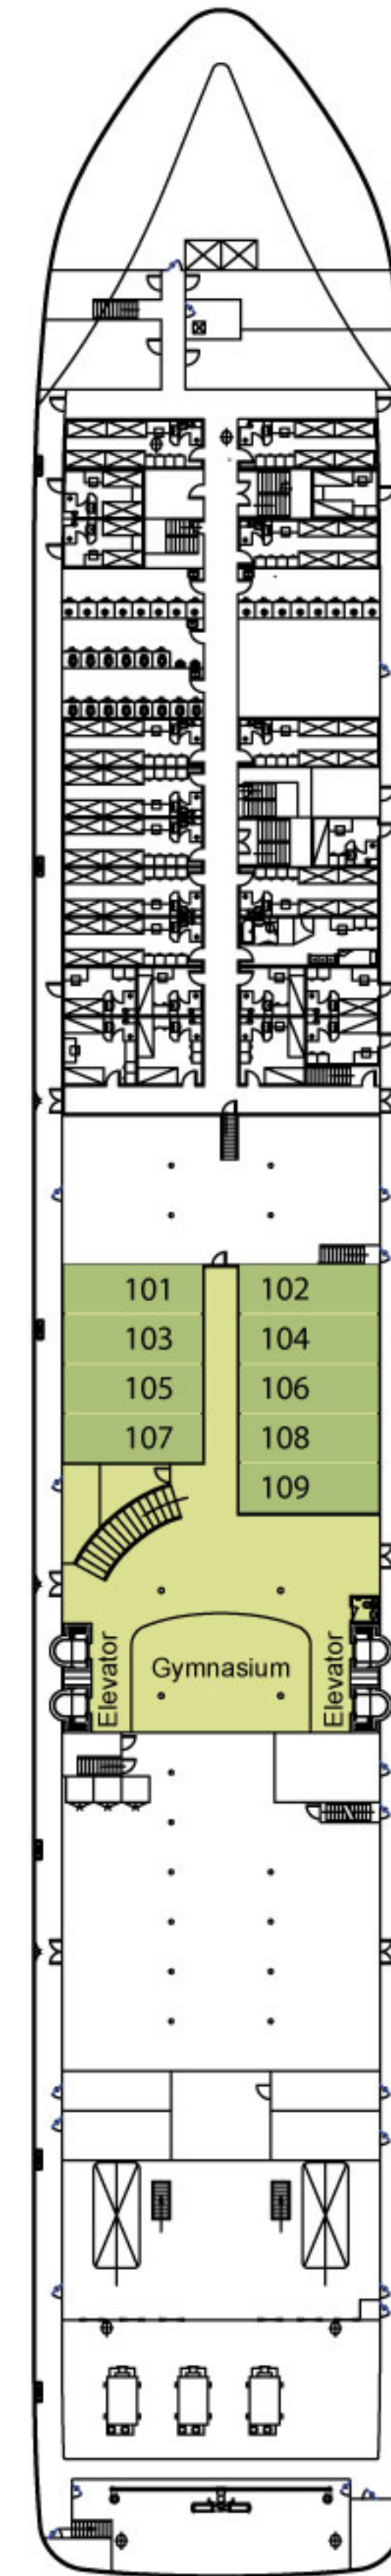

Pinnacle Deck

Observation Deck

Executive Deck

Promenade Deck

Main Deck

Lower Deck

## Shangrila Suites

54.60sq.m. 587.71sq.ft.  
plus balcony of 20 sq. m. (215.28 sq. ft.)

## Deluxe Suites

39.78sq.m. 428.19sq.ft.

## Executive Suites

30.98sq.m. 333.47sq.ft.