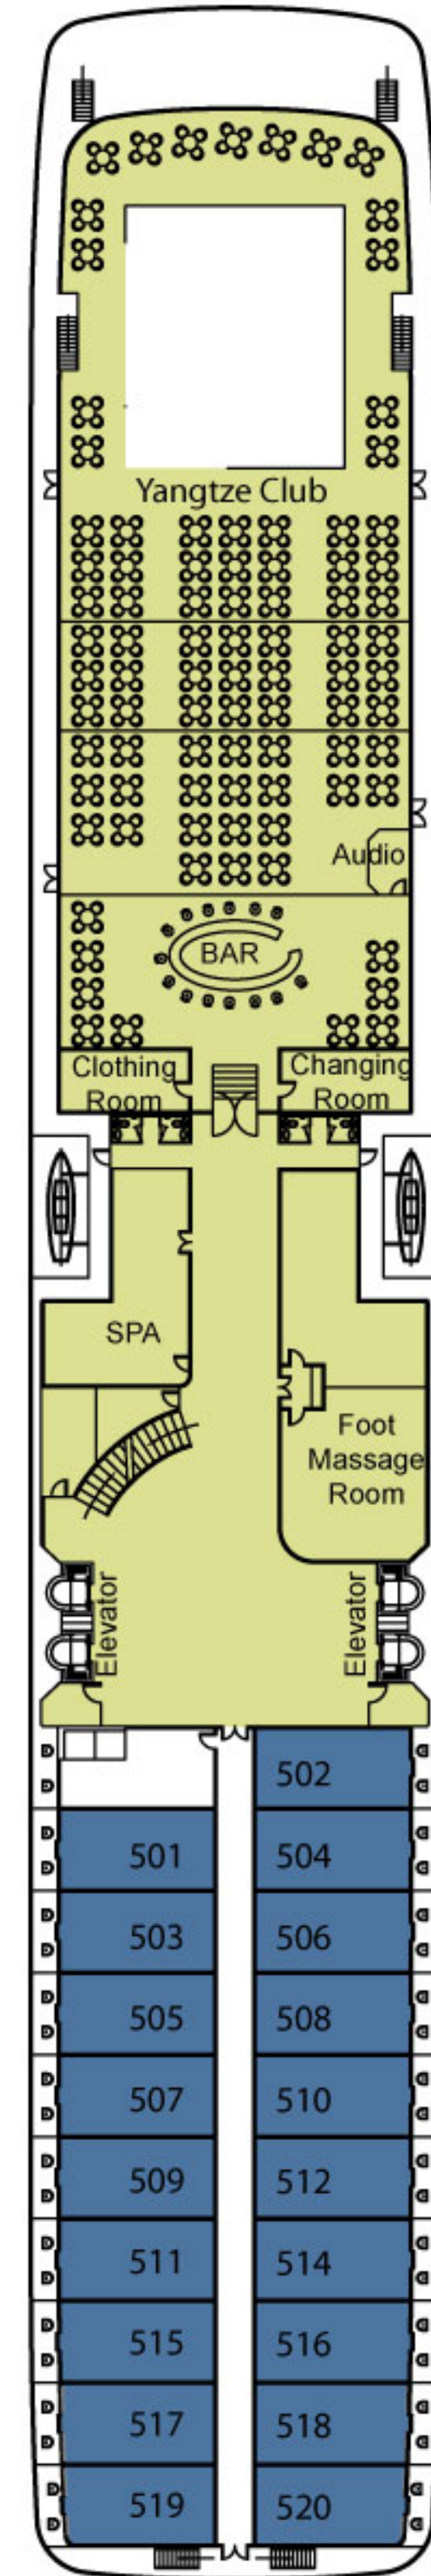

Pinnacle Deck

Observation Deck

Executive Deck

Promenade Deck

Main Deck

Lower Deck

## Shangrila Suites

54.60sq.m. 587.71sq.ft.  
plus balcony of 20 sq. m. (215.28 sq. ft.)

## Deluxe Suites

39.78sq.m. 428.19sq.ft.

## Executive Suites

30.98sq.m. 333.47sq.ft.