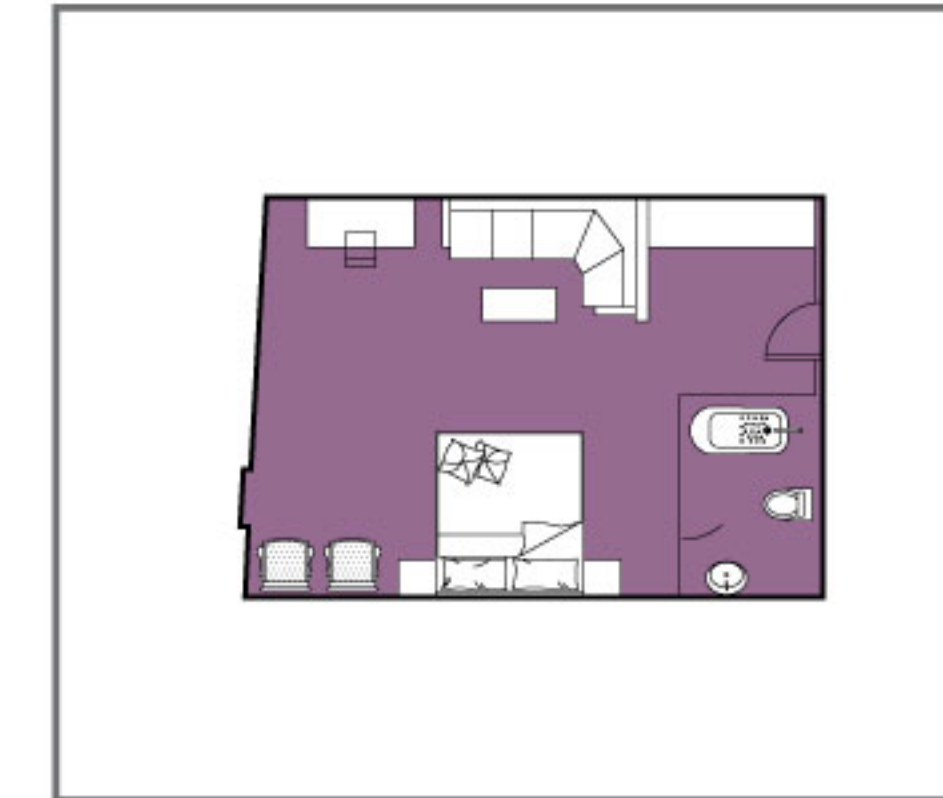

## Shangrila Suites

54.60sq.m. 587.71sq.ft.  
plus balcony of 20 sq. m. (215.28 sq. ft.)

## Deluxe Suites

39.78sq.m. 428.19sq.ft.

## Executive Suites

30.98sq.m. 333.47sq.ft.

## Superior Cabins

20.87sq.m. 224.64sq.ft.

All cabins with private balcony (included in above dimensions, except for Shangrila Suites, where it is indicated separately)