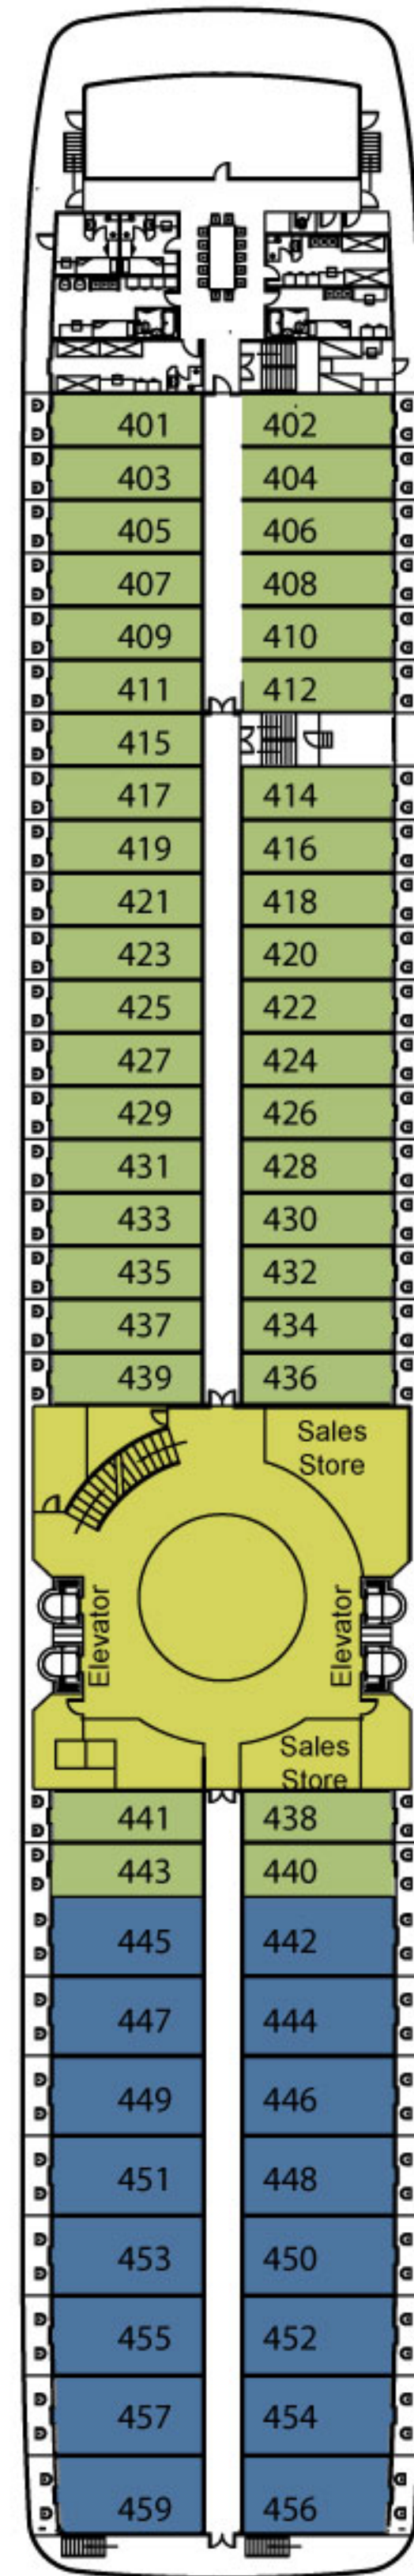

Pinnacle Deck

Observation Deck

Executive Deck

Promenade Deck

Main Deck

Lower Deck

## Shangrila Suites

54.60sq.m. 587.71sq.ft.  
plus balcony of 20 sq. m. (215.28 sq. ft.)

## Deluxe Suites

39.78sq.m. 428.19sq.ft.

## Executive Suites

30.98sq.m. 333.47sq.ft.