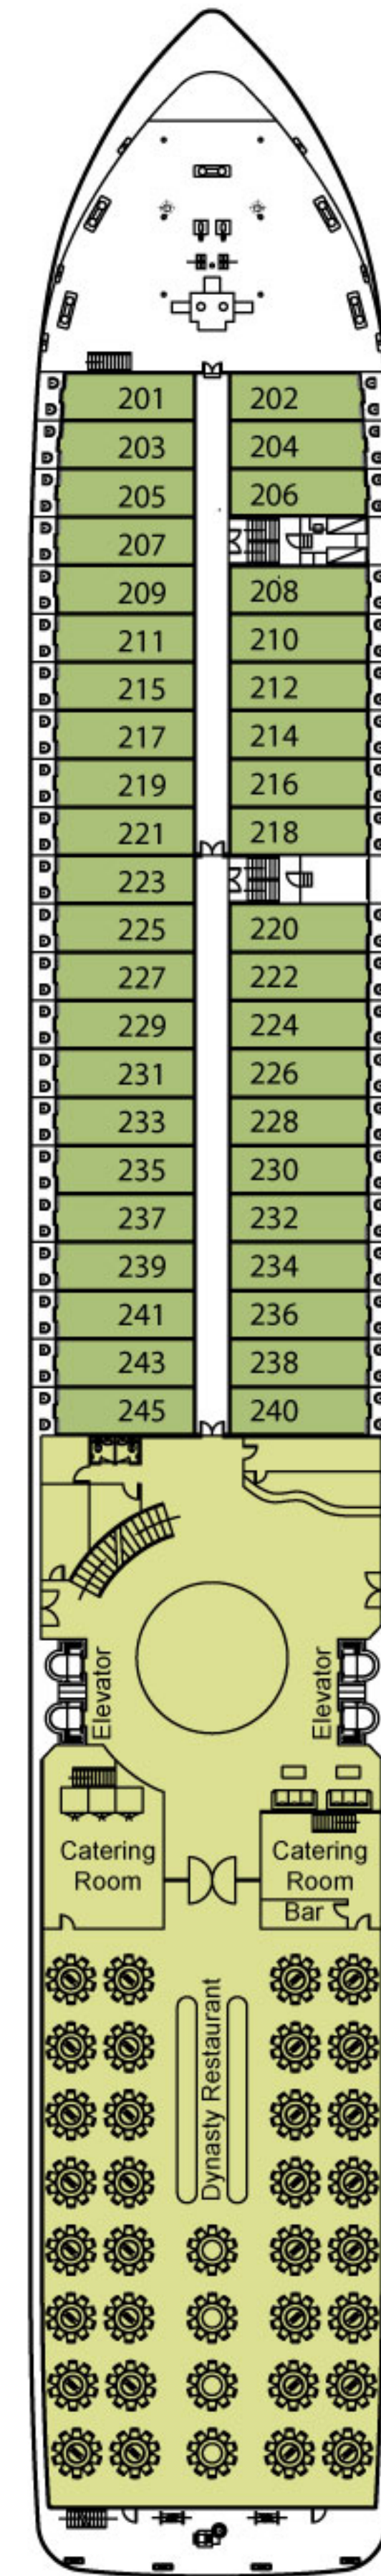

Pinnacle Deck

Observation Deck

Executive Deck

Promenade Deck

Main Deck

Lower Deck

## Shangrila Suites

54.60sq.m. 587.71sq.ft.  
plus balcony of 20 sq. m. (215.28 sq. ft.)

## Deluxe Suites

39.78sq.m. 428.19sq.ft.

## Executive Suites

30.98sq.m. 333.47sq.ft.