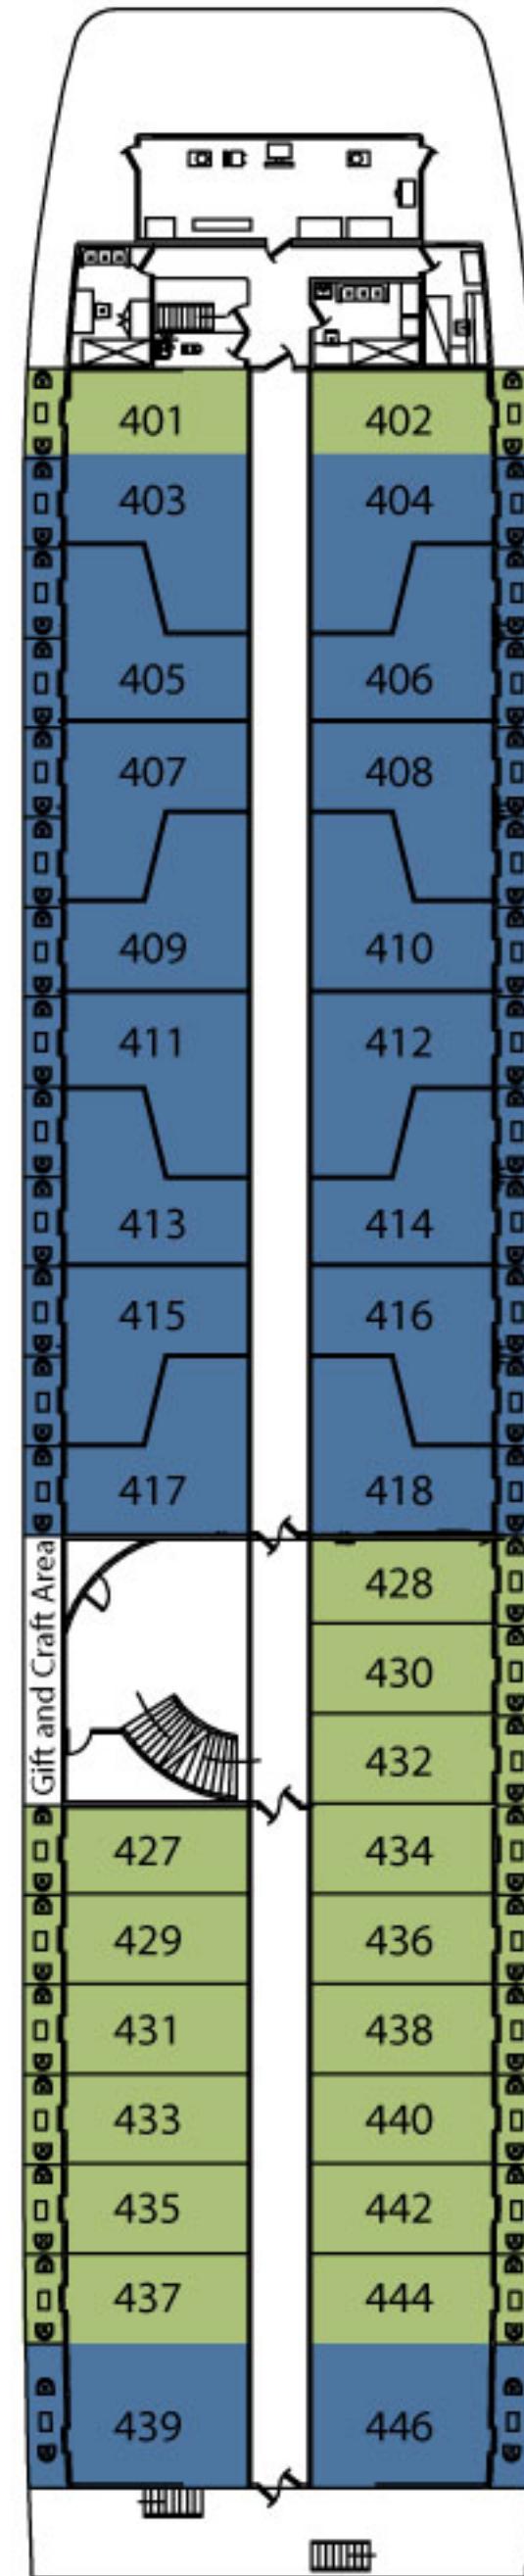

Victoria Grace

Pinnacle Deck

Observation Deck

Executive Deck

Promenade Deck

Main Deck

Shangrila Suites

36.91sq.m. 397.30sq.ft.

Deluxe Suites

29.96sq.m. 322.49sq.ft.

Executive Suites

22.00sq.m. 236sq.ft.

Superior Cabins

14.60sq.m. 157.15sq.ft.

All cabins with private balcony (included in above dimensions)