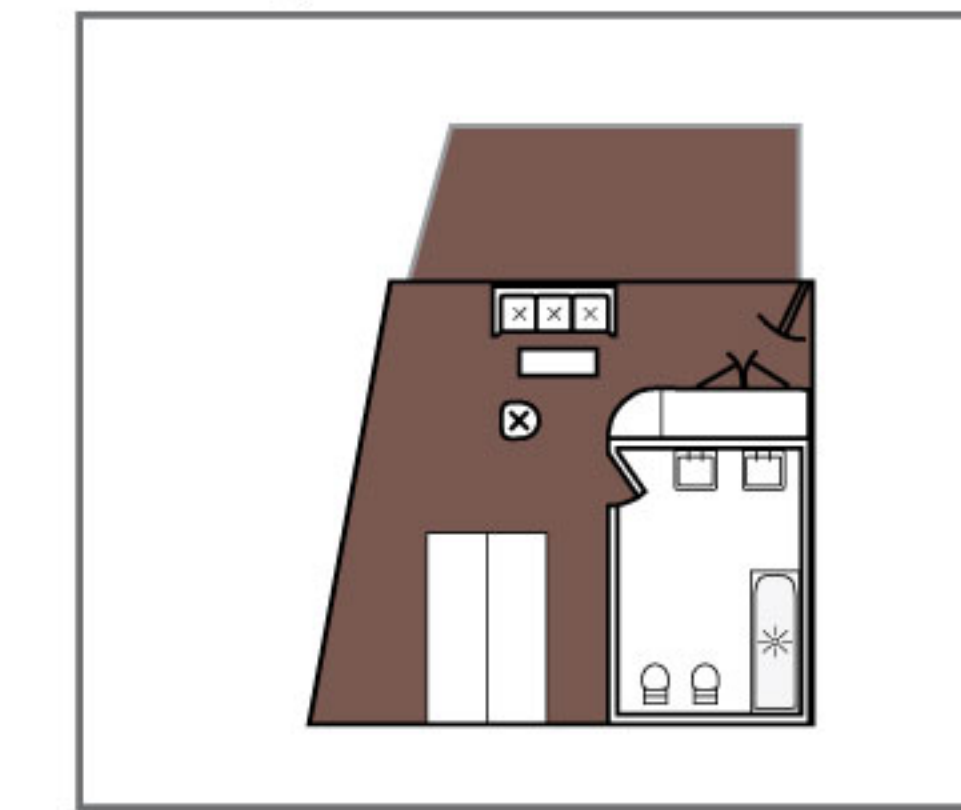

Victoria Grace

Pinnacle Deck

Observation Deck

Executive Deck

Promenade Deck

Main Deck

Shangrila Suites

36.91sq.m. 397.30sq.ft.

Deluxe Suites

29.96sq.m. 322.49sq.ft.

Executive Suites

22.00sq.m. 236sq.ft.

Superior Cabins

14.60sq.m. 157.15sq.ft.

All cabins with private balcony (included in above dimensions)