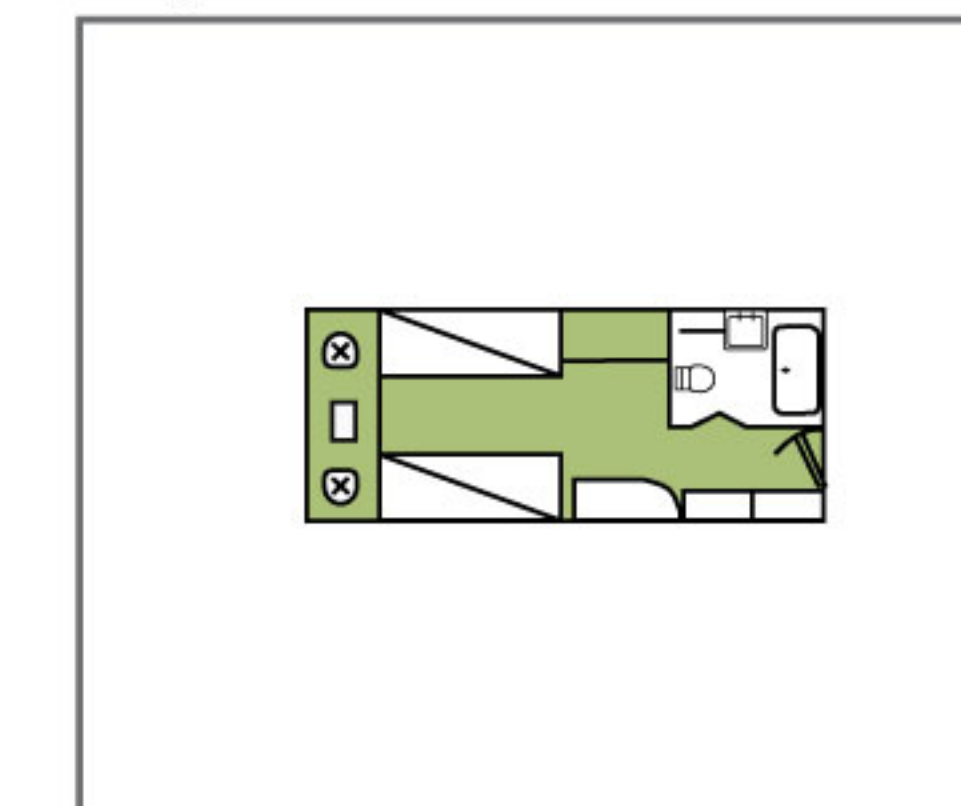

Victoria Grace

Pinnacle Deck

Observation Deck

Executive Deck

Promenade Deck

Main Deck

Shangrila Suites

36.91sq.m. 397.30sq.ft.

Deluxe Suites

29.96sq.m. 322.49sq.ft.

Executive Suites

22.00sq.m. 236sq.ft.

Superior Cabins

14.60sq.m. 157.15sq.ft.

All cabins with private balcony (included in above dimensions)