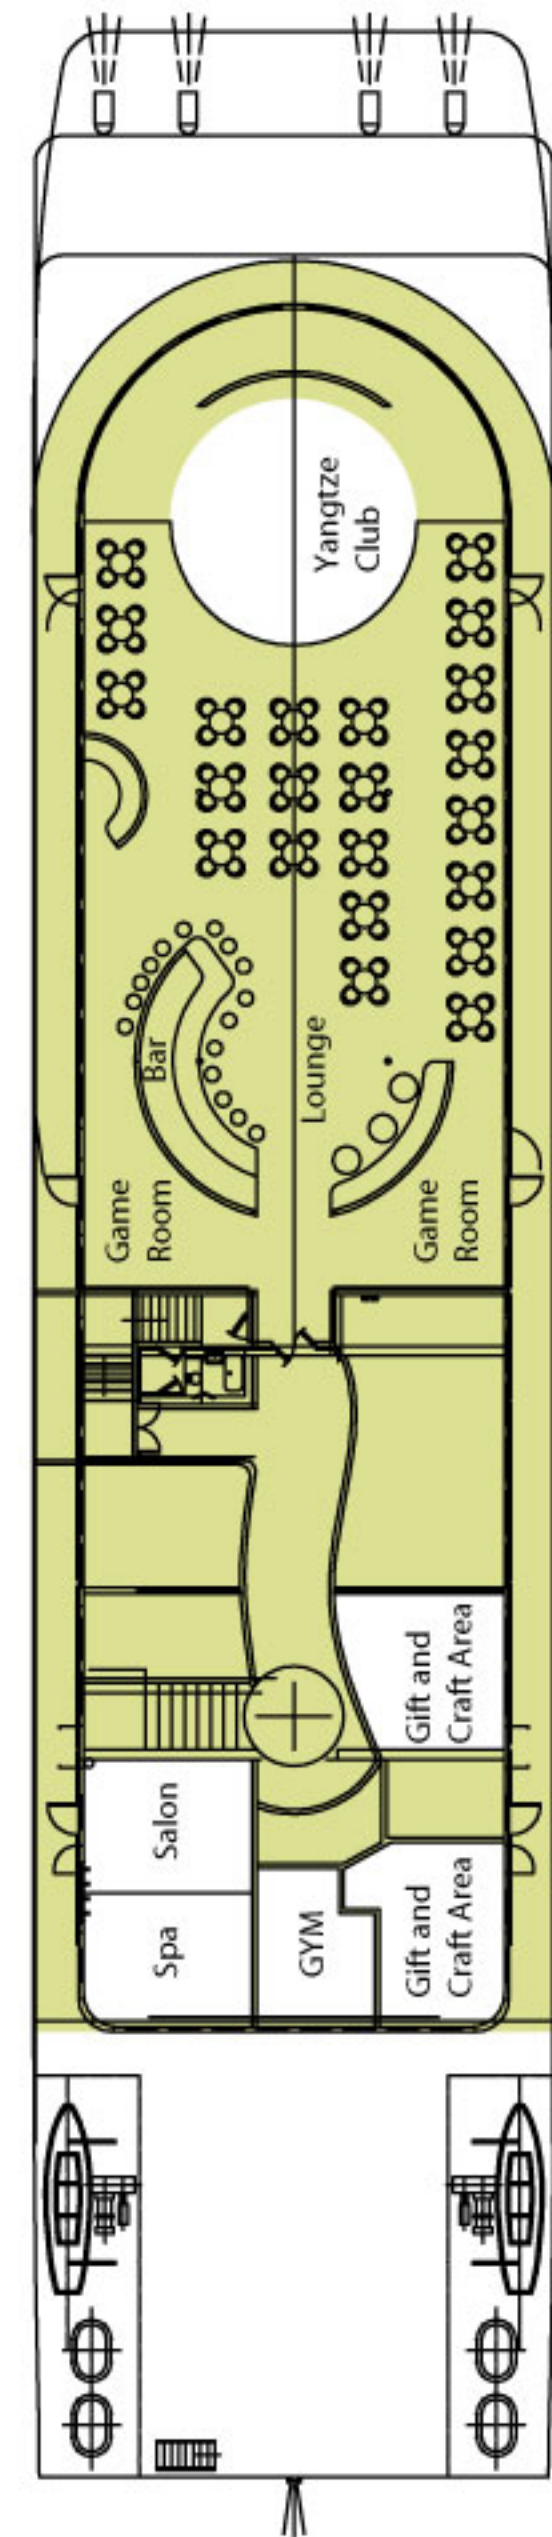

Victoria Grace

Pinnacle Deck

Observation Deck

Executive Deck

Promenade Deck

Main Deck

Shangrila Suites

36.91sq.m. 397.30sq.ft.

Deluxe Suites

29.96sq.m. 322.49sq.ft.

Executive Suites

22.00sq.m. 236sq.ft.

Superior Cabins

14.60sq.m. 157.15sq.ft.

All cabins with private balcony (included in above dimensions)