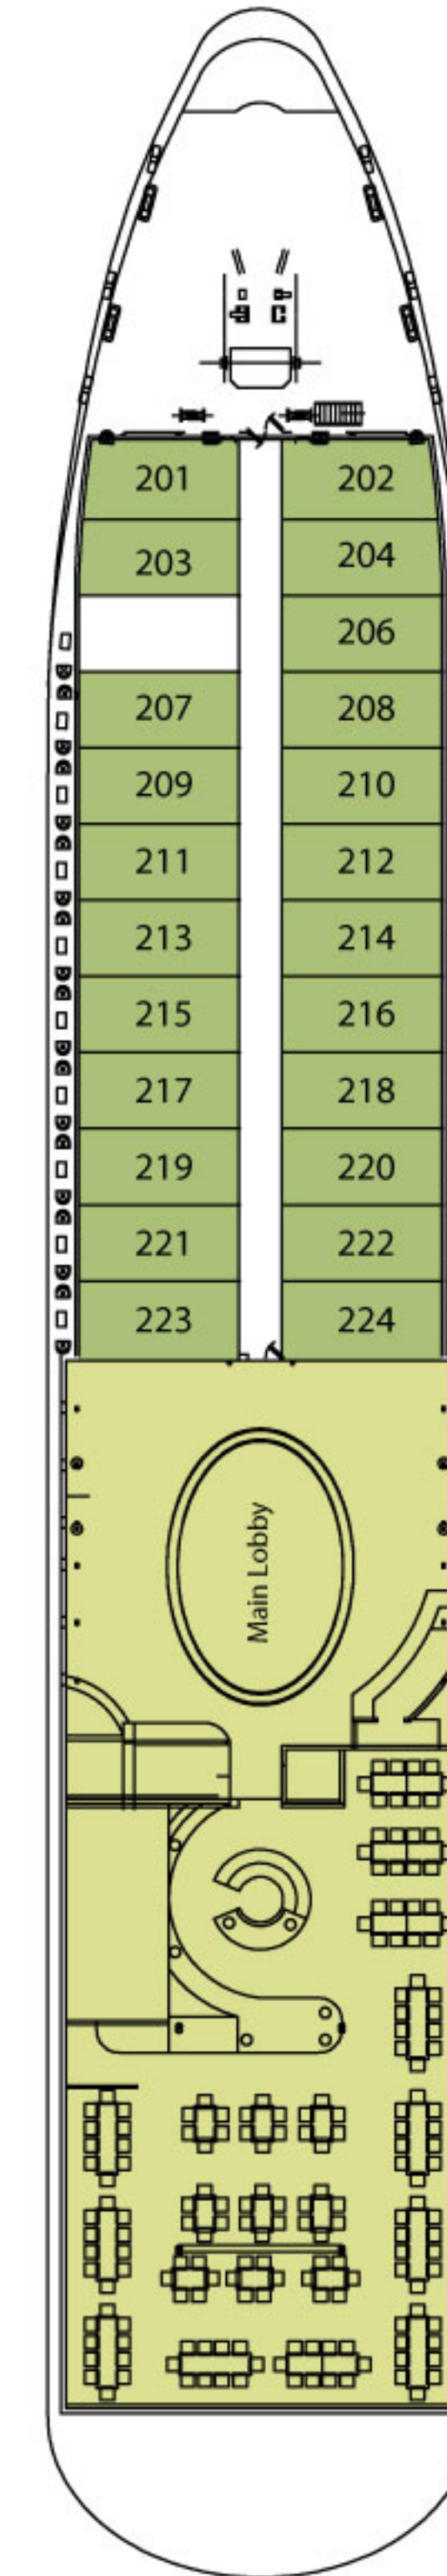

Victoria Grace

Pinnacle Deck

Observation Deck

Executive Deck

Promenade Deck

Main Deck

Shangrila Suites

36.91sq.m. 397.30sq.ft.

Deluxe Suites

29.96sq.m. 322.49sq.ft.

Executive Suites

22.00sq.m. 236sq.ft.

Superior Cabins

14.60sq.m. 157.15sq.ft.

All cabins with private balcony (included in above dimensions)