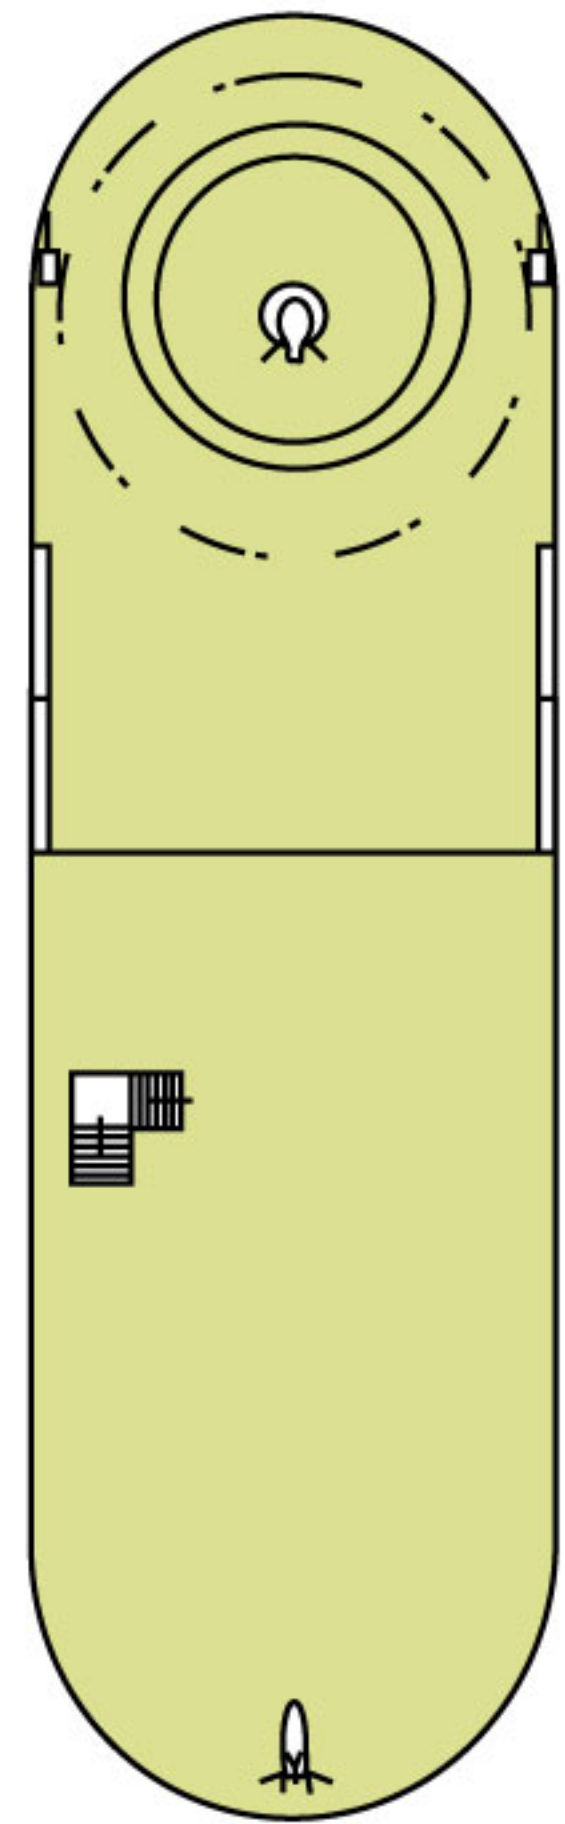

Victoria Grace

Pinnacle Deck

Observation Deck

Executive Deck

Promenade Deck

Main Deck

Shangrila Suites

36.91sq.m. 397.30sq.ft.