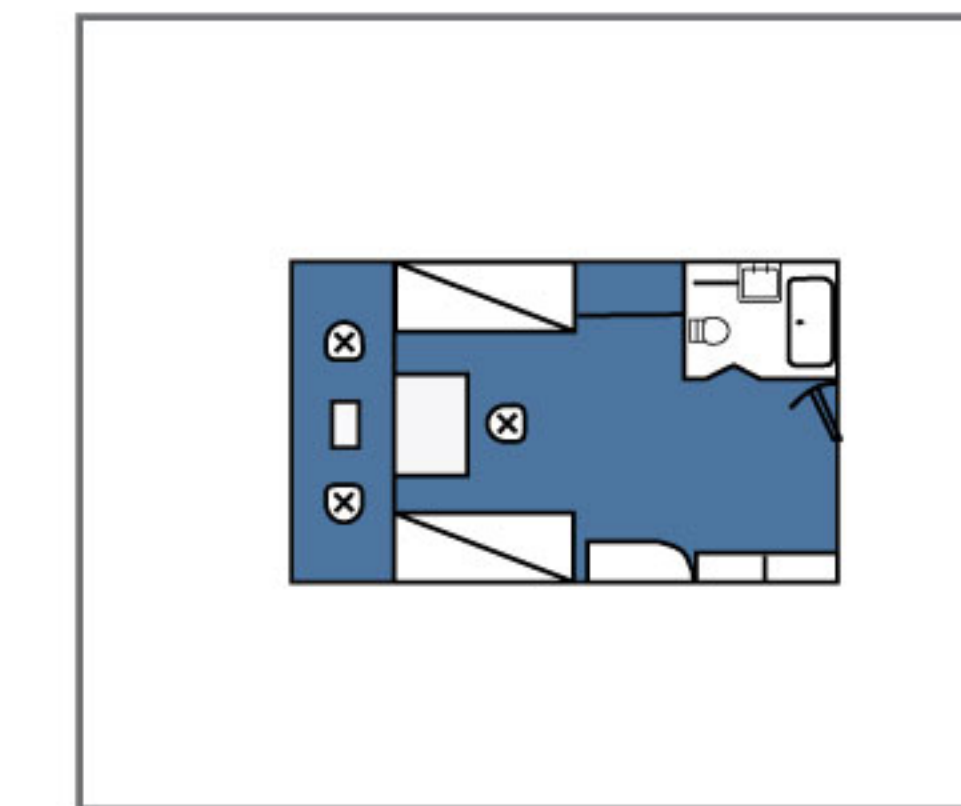

Victoria Grace

Pinnacle Deck

Observation Deck

Executive Deck

Promenade Deck

Main Deck

Shangrila Suites

36.91sq.m. 397.30sq.ft.

Deluxe Suites

29.96sq.m. 322.49sq.ft.

Executive Suites

22.00sq.m. 236sq.ft.

Superior Cabins

14.60sq.m. 157.15sq.ft.

All cabins with private balcony (included in above dimensions)