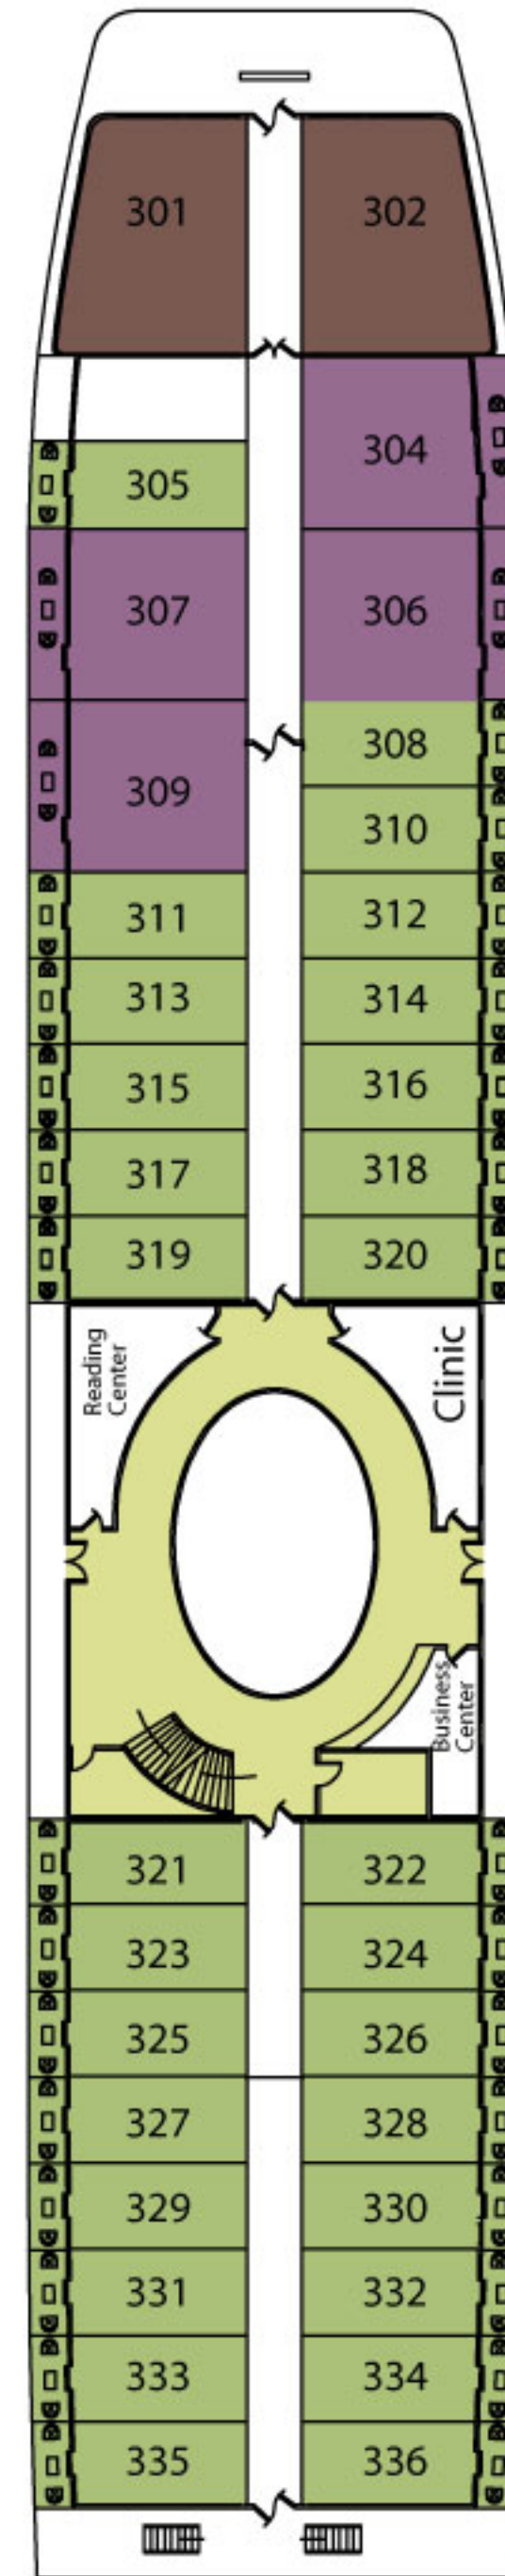

Victoria Grace

Pinnacle Deck

Observation Deck

Executive Deck

Promenade Deck

Main Deck

Shangrila Suites

36.91sq.m. 397.30sq.ft.

Deluxe Suites

29.96sq.m. 322.49sq.ft.

Executive Suites

22.00sq.m. 236sq.ft.

Superior Cabins

14.60sq.m. 157.15sq.ft.

All cabins with private balcony (included in above dimensions)