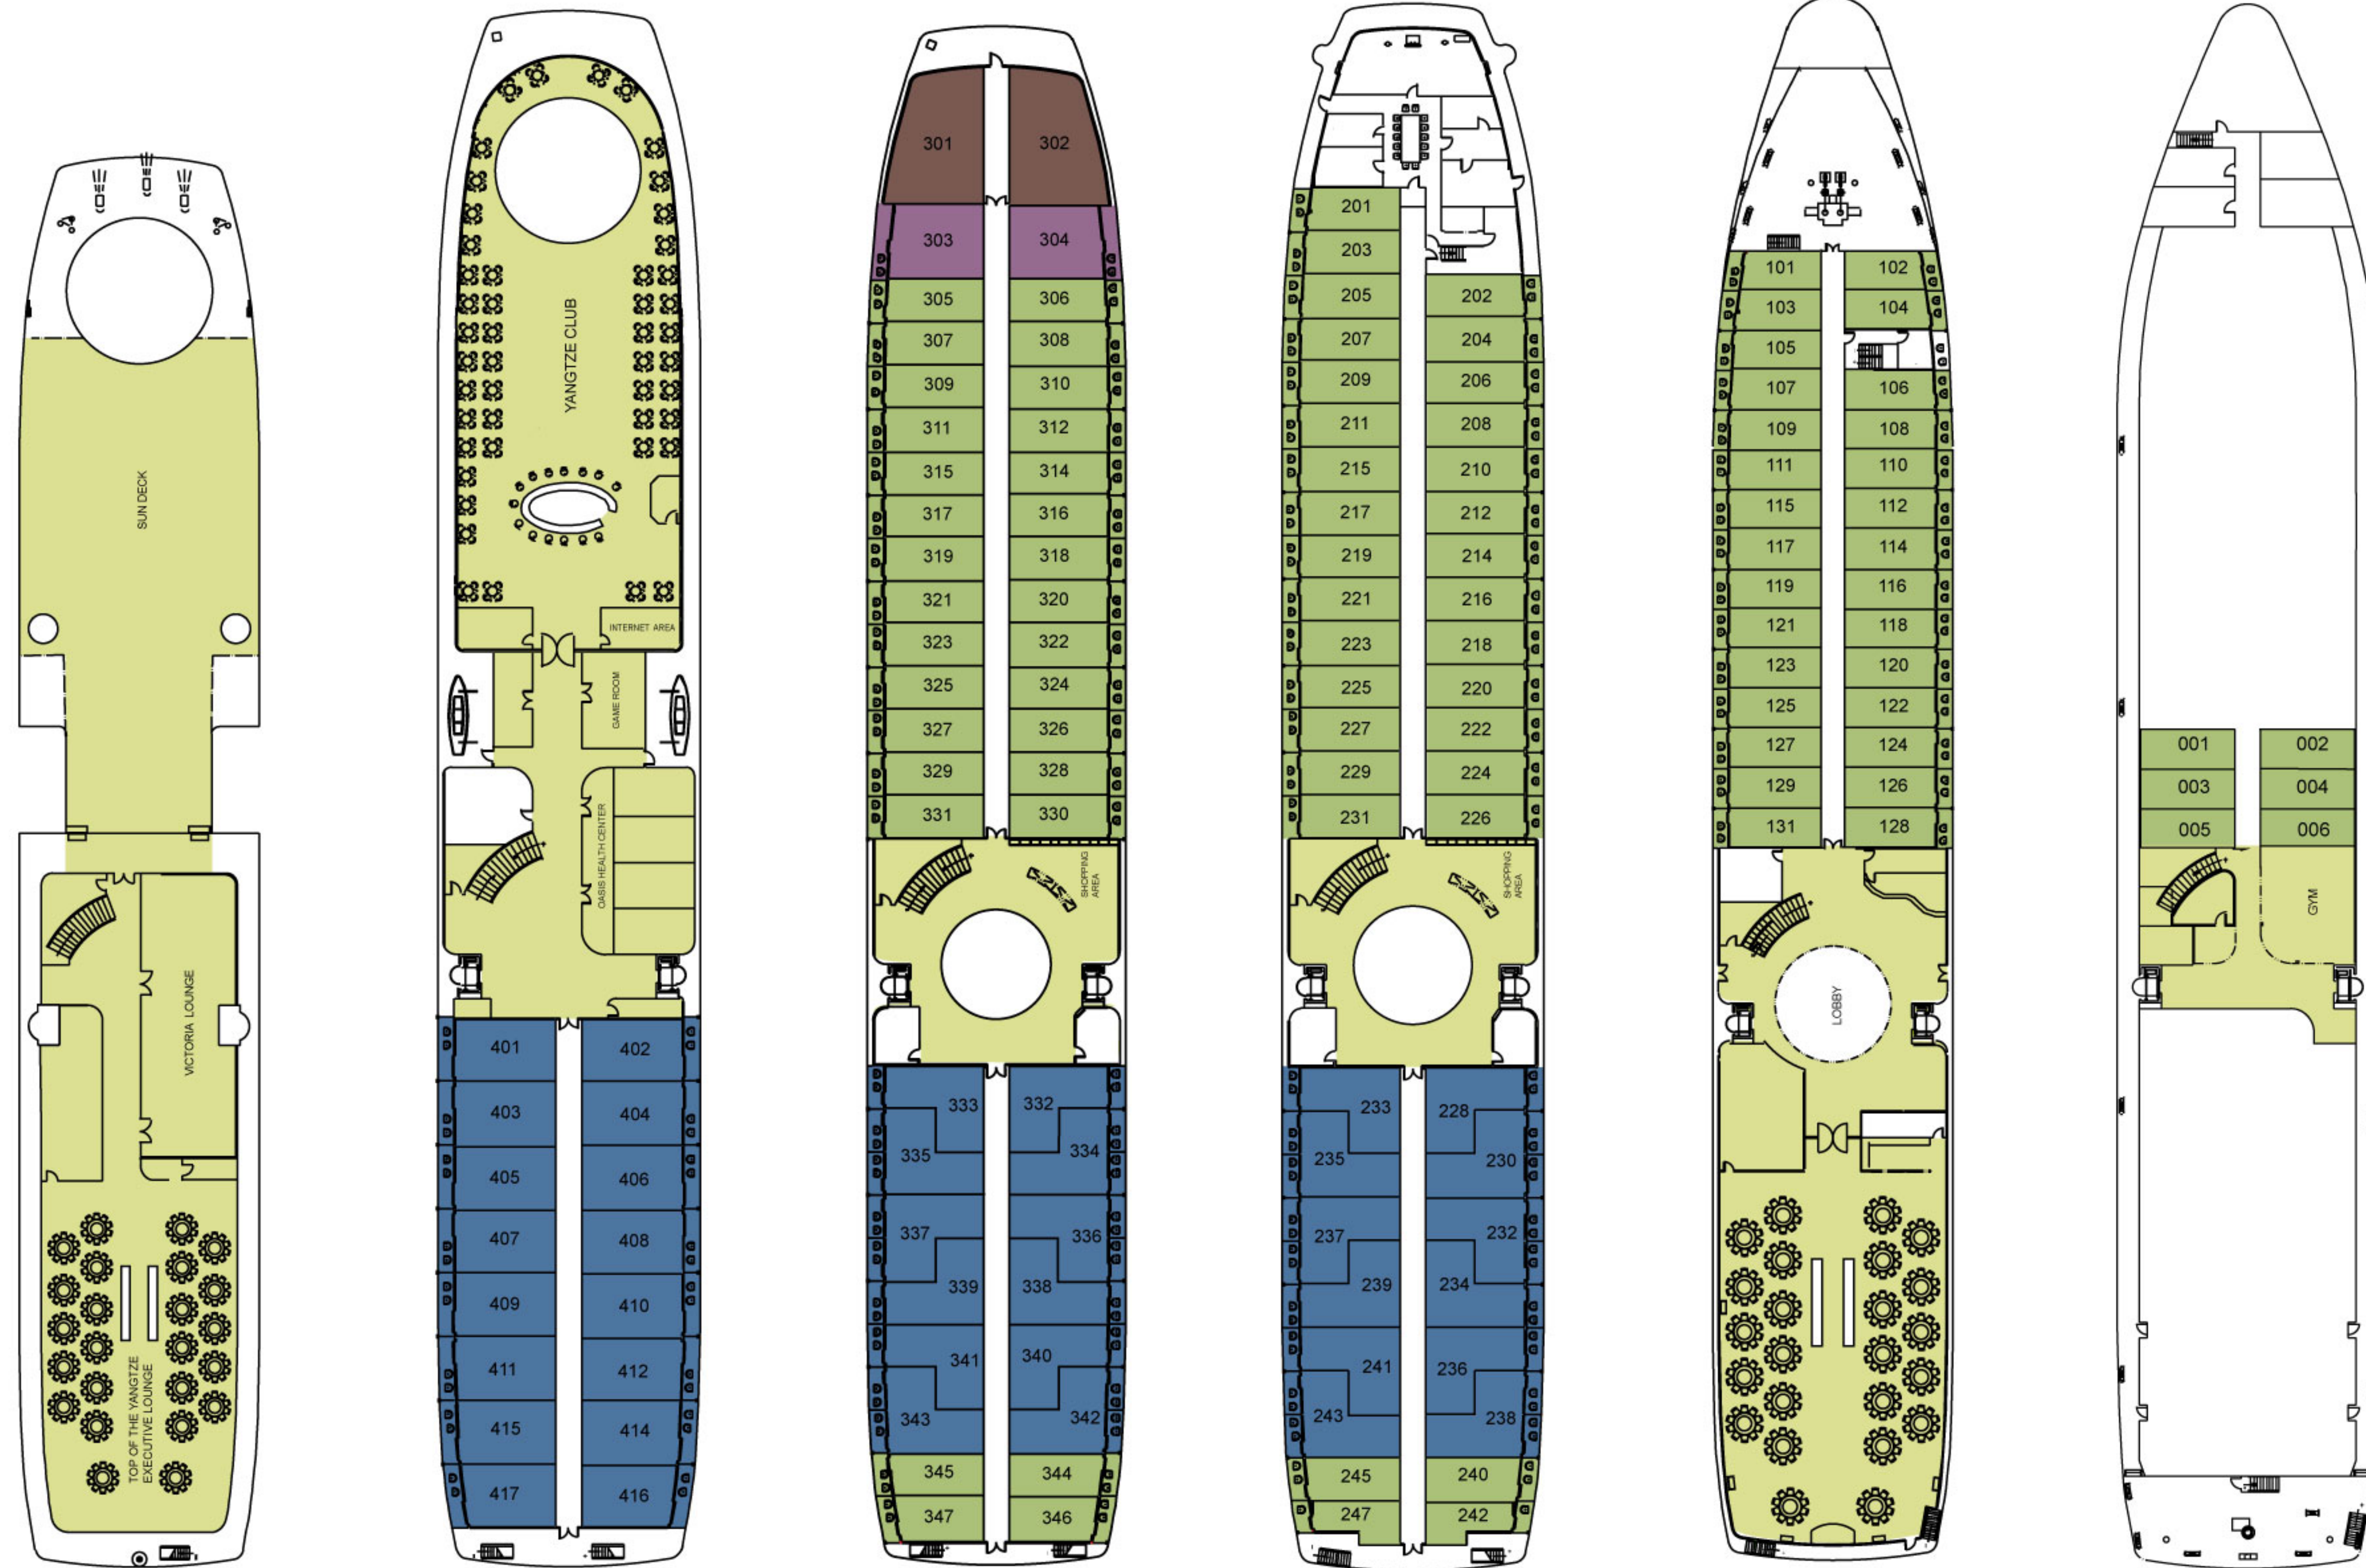

Victoria Anna

Pinnacle Deck

Observation Deck

Executive Deck

Bridge Deck

Main Deck

Lower Deck

Shangrila Suites

58.80sq.m. 632.92sq.ft.

Deluxe Suites

34.68sq.m. 373.30sq.ft.

Executive Suites

29.70sq.m. 319.69sq.ft.

Superior Cabins

21.00sq.m. 226.04sq.ft.

All cabins with private balcony (included in above dimensions)