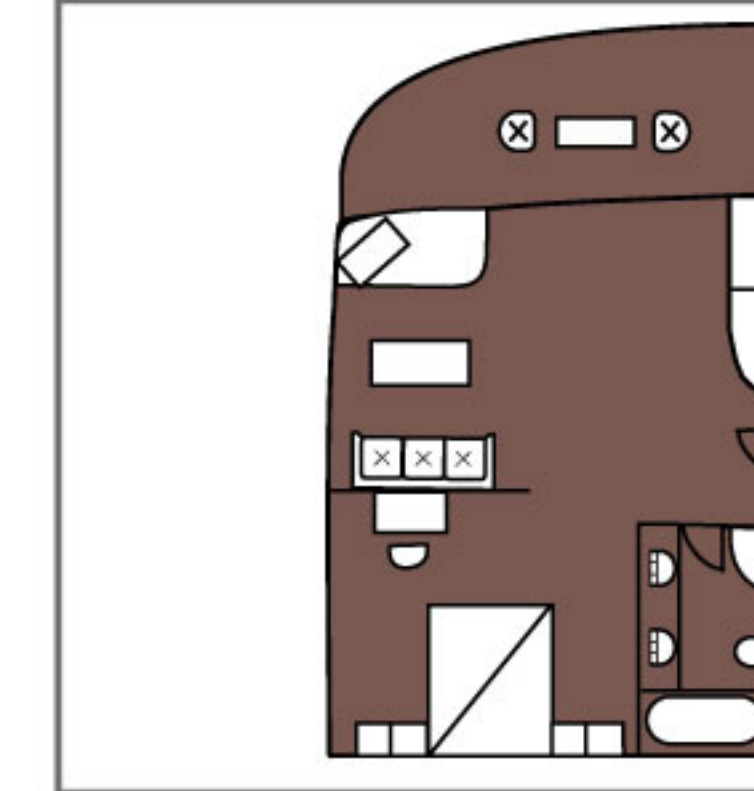

Victoria Anna

Pinnacle Deck

Observation Deck

Executive Deck

Bridge Deck

Main Deck

Lower Deck

Shangrila Suites

58.80sq.m. 632.92sq.ft.

Deluxe Suites

34.68sq.m. 373.30sq.ft.

Executive Suites

29.70sq.m. 319.69sq.ft.

Superior Cabins

21.00sq.m. 226.04sq.ft.

All cabins with private balcony (included in above dimensions)