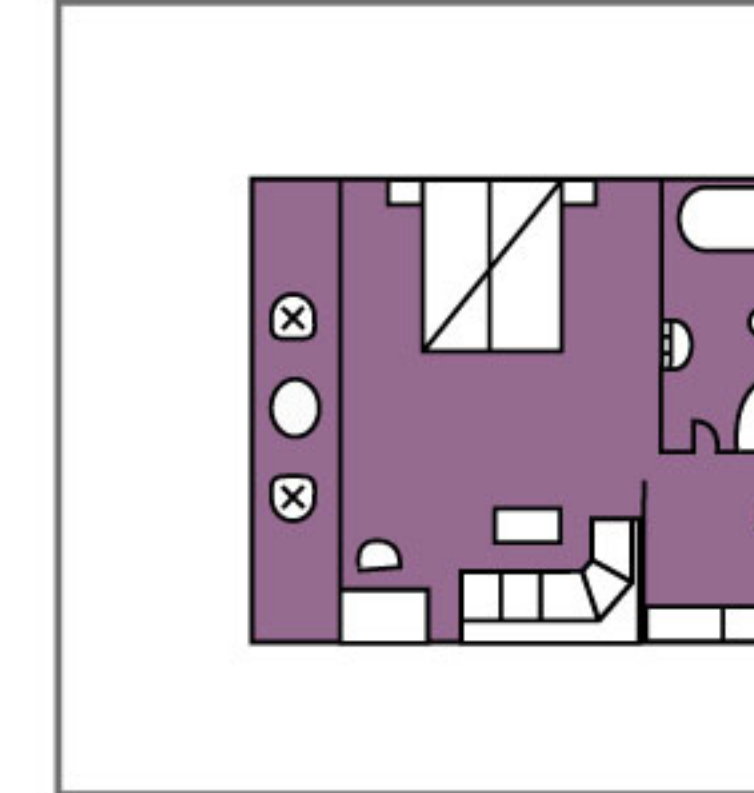

Victoria Anna

Pinnacle Deck

Observation Deck

Executive Deck

Bridge Deck

Main Deck

Lower Deck

Shangrila Suites

58.80sq.m. 632.92sq.ft.

Deluxe Suites

34.68sq.m. 373.30sq.ft.

Executive Suites

29.70sq.m. 319.69sq.ft.

Superior Cabins

21.00sq.m. 226.04sq.ft.

All cabins with private balcony (included in above dimensions)