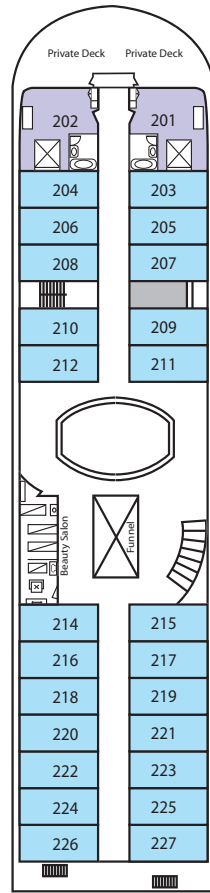

Rose

Pinnacle Deck

Observation Deck

Bridge Deck

Promenade Deck

Main Deck

Shangrila Suites

32sq.m.

337sq.ft.

Standard Cabins

14sq.m.

145sq.ft.

Some cabin sizes might be slightly different.

Pictures above are examples of typical cabins. Color and decor may vary.