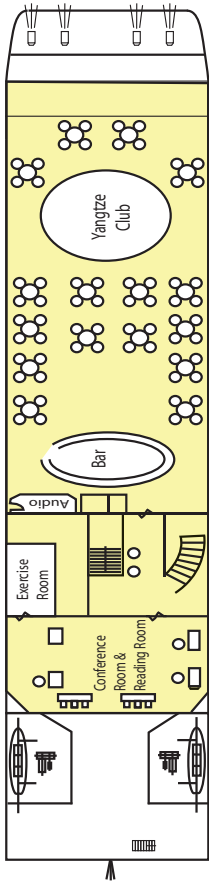

Rose

Pinnacle Deck

Observation Deck

Bridge Deck

Promenade Deck

Main Deck

Shangrila Suites

32sq.m.

337sq.ft.

Standard Cabins

14sq.m.

145sq.ft.

Some cabin sizes might be slightly different.

Pictures above are examples of typical cabins. Color and decor may vary.