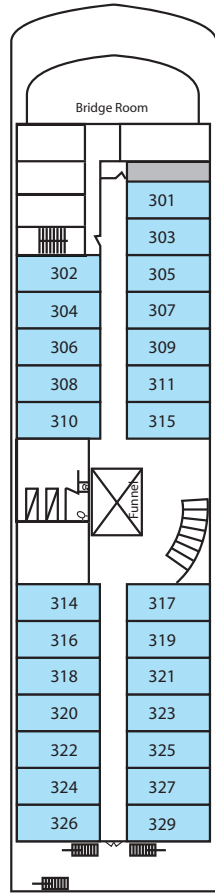

Rose

Pinnacle Deck

Observation Deck

Bridge Deck

Promenade Deck

Main Deck

Shangrila Suites

32sq.m.

337sq.ft.

Standard Cabins

14sq.m.

145sq.ft.

Some cabin sizes might be slightly different.

Pictures above are examples of typical cabins. Color and decor may vary.