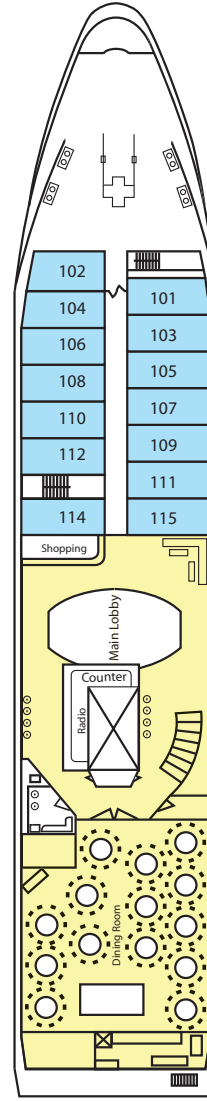

Rose

Pinnacle Deck

Observation Deck

Bridge Deck

Promenade Deck

Main Deck

Shangrila Suites

32sq.m.

337sq.ft.

Standard Cabins

14sq.m.

145sq.ft.

Some cabin sizes might be slightly different.

Pictures above are examples of typical cabins. Color and decor may vary.