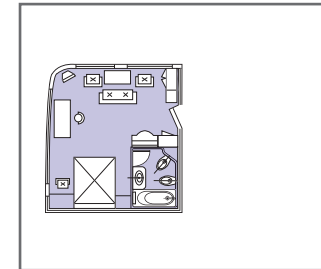

Rose

Pinnacle Deck

Observation Deck

Bridge Deck

Promenade Deck

Main Deck

Shangrila Suites

32sq.m.

337sq.ft.

Standard Cabins

14sq.m.

145sq.ft.

Some cabin sizes might be slightly different.

Pictures above are examples of typical cabins. Color and decor may vary.